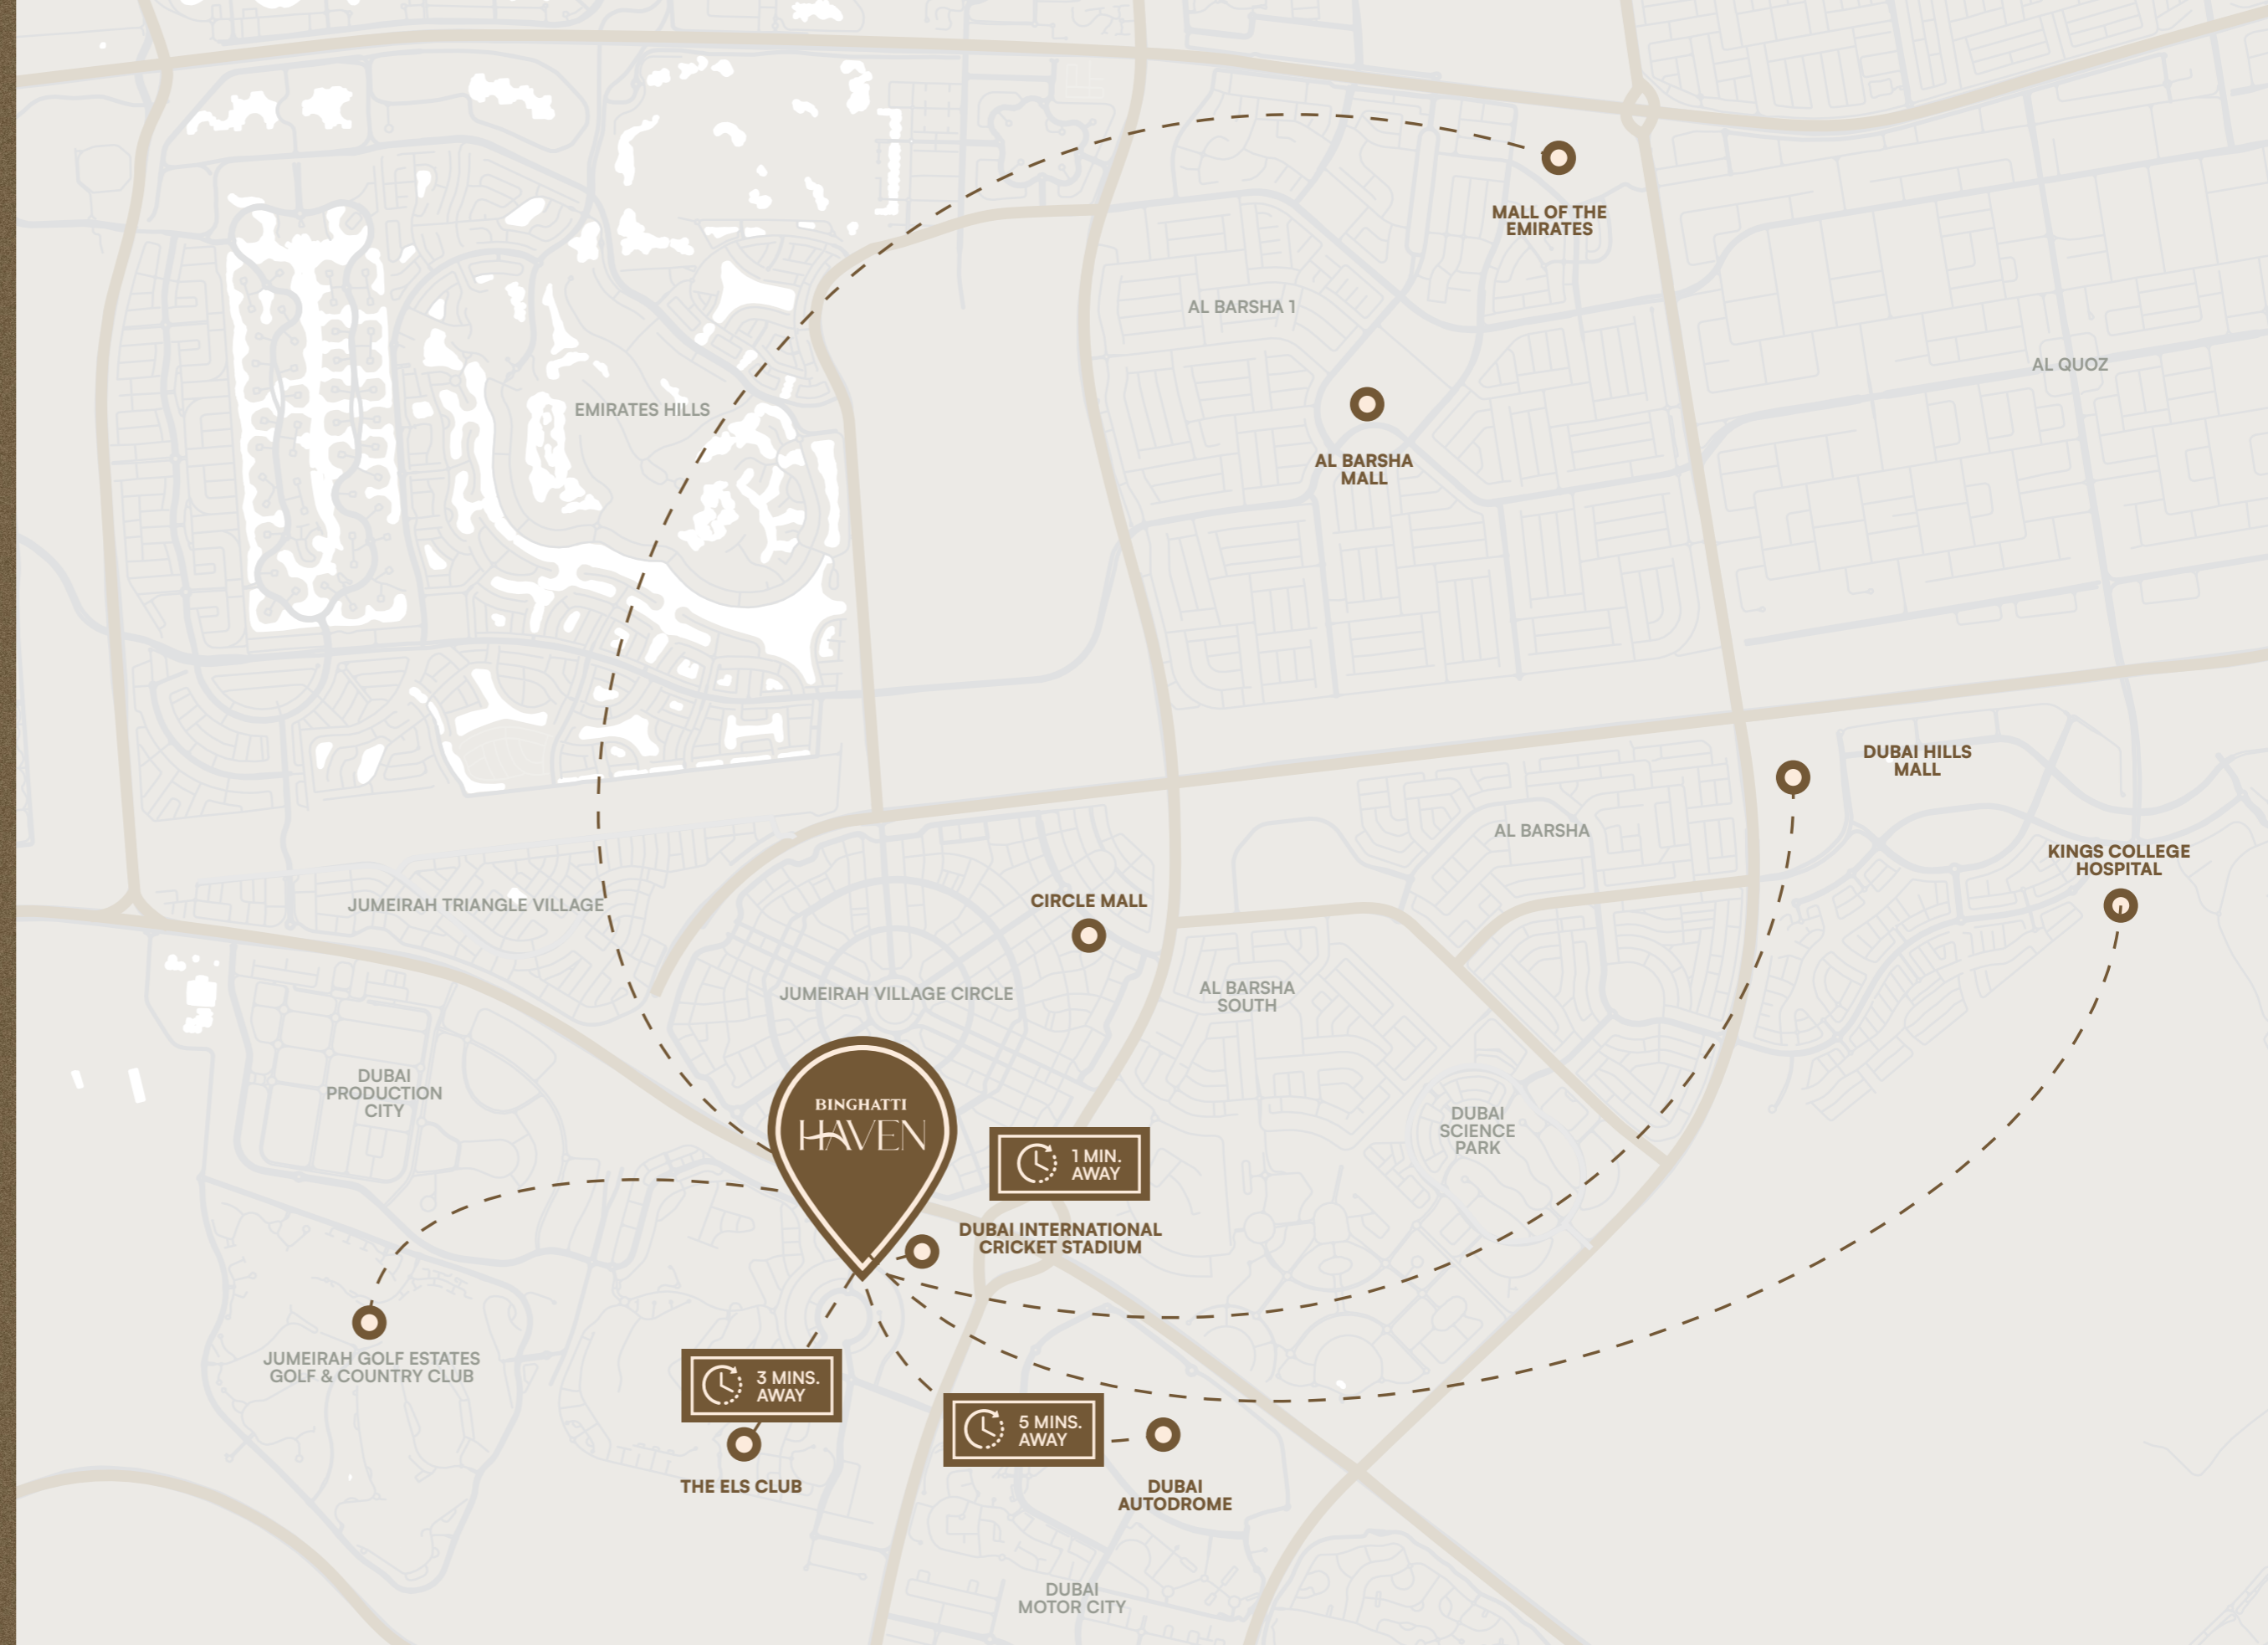

BINGHATTI
HAVEN

PROJECT LOCATION

*Amidst the unrivalled energy and drive.
A true symbol of renewal.*

A New Era in Dubai Sports City

Binghatti unveils Haven, its inaugural masterpiece in Dubai Sports City. A true place of its name, amidst the vibrant energy of a dynamic district. Haven is our ode to balance, a place where the pursuit of excellence provides moments of restoration and calm.

Inside the court, Here and Now

Haven enjoys a strategic location in Dubai Sports City, with easy access to major road networks and public transportation. Explore the city's vibrant charm, from the iconic Burj Khalifa to the tranquil shores of Dubai Marina, all within effortless reach.

DUBAI
AUTODROME

DUBAI INTERNATIONAL
CRICKET STADIUM

THE ELS CLUB
DUBAI SPORTS CITY

MALL OF THE
EMIRATES

KINGS COLLEGE
HOSPITAL

DUBAI HILLS
MALL

BINGHATTI HAVEN

Delve deeper into the design philosophy behind Haven, where every element is carefully considered to create a harmonious way of life. Discover residences crafted with exquisite materials, from the cool touch of marble to the warmth of natural wood, each a testament to Binghatti's pursuit of perfection.