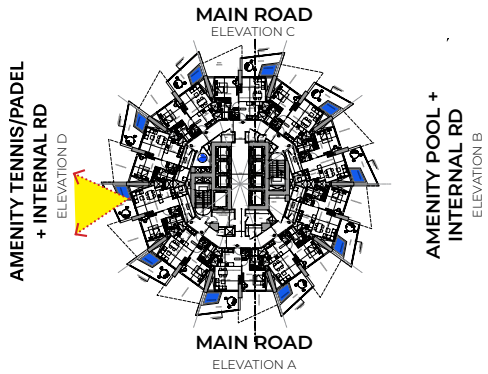

Internal Road

MAIN ROAD

ELEVATION D

ELEVATION A

An aerial photograph of a city, likely Dubai, showing a grid of roads, buildings, and green spaces. A white callout box with a black border is positioned in the upper right quadrant, containing the text 'BINGHATTI ROYALE'. A dashed black line with a white center extends from the box to a specific building. A solid black arrow points from this building to a smaller, more detailed map inset located in the lower left quadrant of the callout area. The inset map shows a colorful site plan with various colored zones and building footprints.

BINGHATTI ROYALE

SITE LOCATION : <https://maps.app.goo.gl/pBSrvmcZdnaRCZDT9>

MAIN ROAD
ELEVATION C

**AMENITY TENNIS/PADEL
+ INTERNAL RD**
ELEVATION D

**AMENITY POOL +
INTERNAL RD**
ELEVATION B

MAIN ROAD
ELEVATION A

BALCONY VIEW ANALYSIS

ELEVATION B
2nd Floor Balcony:
Facing Amenity Pool + Internal Road

BALCONY VIEW ANALYSIS

FIVE Jumeirah Village 

ELEVATION B
19th Floor Balcony :
Facing Amenity Pool + Internal Road

BALCONY VIEW ANALYSIS

ELEVATION B
39th Floor Balcony :
Facing Amenity Pool + Internal Road

FIVE Jumeirah Village

BALCONY VIEW ANALYSIS

ELEVATION D
2nd Floor Balcony:
Facing Amenity Tennis/Padel Court +
Internal Road

BALCONY VIEW ANALYSIS