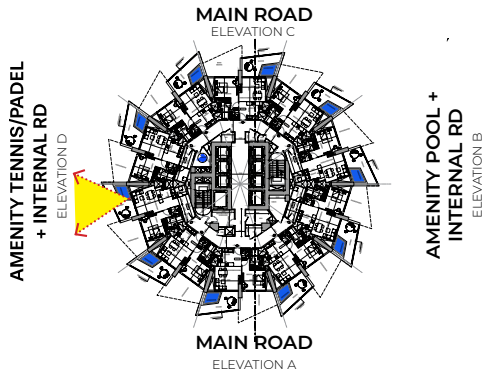

Internal Road

MAIN ROAD

ELEVATION D

ELEVATION A

An aerial photograph of a city, likely Dubai, showing a grid of roads, buildings, and green spaces. A white callout box with a black border is positioned in the upper right quadrant, containing the text 'BINGHATTI ROYALE'. A dashed black line with a white center extends from the box to a specific building. A solid black arrow points from this building to a smaller, more detailed map inset located in the lower left quadrant of the callout area. The inset map shows a colorful site plan with various colored zones and building footprints.

BINGHATTI ROYALE

SITE LOCATION : <https://maps.app.goo.gl/pBSrvmcZdnaRCZDT9>

MAIN ROAD
ELEVATION C

**AMENITY TENNIS/PADEL
+ INTERNAL RD**
ELEVATION D

**AMENITY POOL +
INTERNAL RD**
ELEVATION B

MAIN ROAD
ELEVATION A

ELEVATION B
39th Floor Balcony :
Facing Amenity Pool + Internal Road

FIVE Jumeirah Village

BALCONY VIEW ANALYSIS

ELEVATION D
2nd Floor Balcony:
Facing Amenity Tennis/Padel Court +
Internal Road

BALCONY VIEW ANALYSIS

ELEVATION D
19th Floor Balcony:
Facing Amenity Tennis/Padel Court +
Internal Road

BALCONY VIEW ANALYSIS

ELEVATION D
39th Floor Balcony:
Facing Amenity Tennis/Padel Court +
Internal Road

SCAN TO VISIT THE WEBSITE