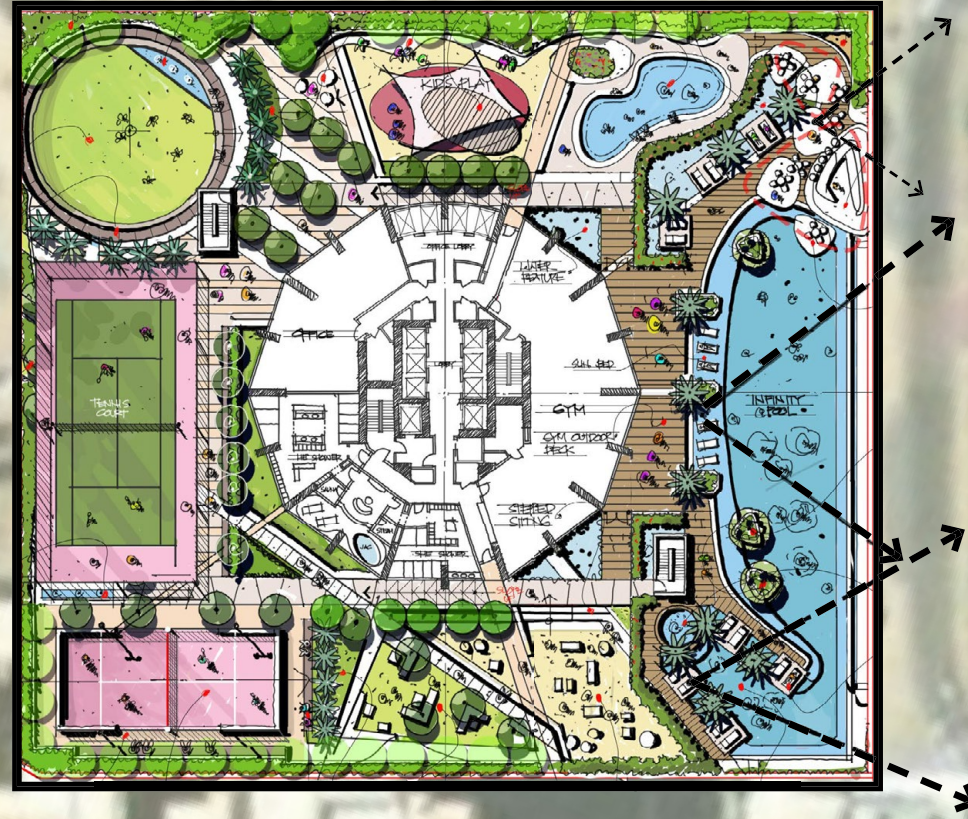

بن غاطي رويال
BINGHATTI ROYALE

VIEW ANALYSIS

Al Khail Road

BINGHATTI ROYAL

FIVE JUMEIRAH VILLAGE

Al Khail Road

Community Park

Community Park

Internal Road

MAIN ROAD

ELEVATION D

ELEVATION A

An aerial photograph of a city, likely Dubai, showing a grid of roads, buildings, and green spaces. A white callout box with a black border is positioned in the upper right quadrant, containing the text 'BINGHATTI ROYALE'. A dashed black line with a white center extends from the box to a specific building. A solid black arrow points from this building to a smaller, more detailed map inset located in the lower left quadrant of the callout area. The inset map shows a colorful site plan with various colored zones and building footprints.

BINGHATTI ROYALE

SITE LOCATION : <https://maps.app.goo.gl/pBSrvmcZdnaRCZDT9>

MAIN ROAD
ELEVATION C

**AMENITY TENNIS/PADEL
+ INTERNAL RD**
ELEVATION D

**AMENITY POOL +
INTERNAL RD**
ELEVATION B

MAIN ROAD
ELEVATION A

BALCONY VIEW ANALYSIS

ELEVATION B
2nd Floor Balcony:
Facing Amenity Pool + Internal Road

BALCONY VIEW ANALYSIS

FIVE Jumeirah Village 

ELEVATION B
19th Floor Balcony :
Facing Amenity Pool + Internal Road

BALCONY VIEW ANALYSIS