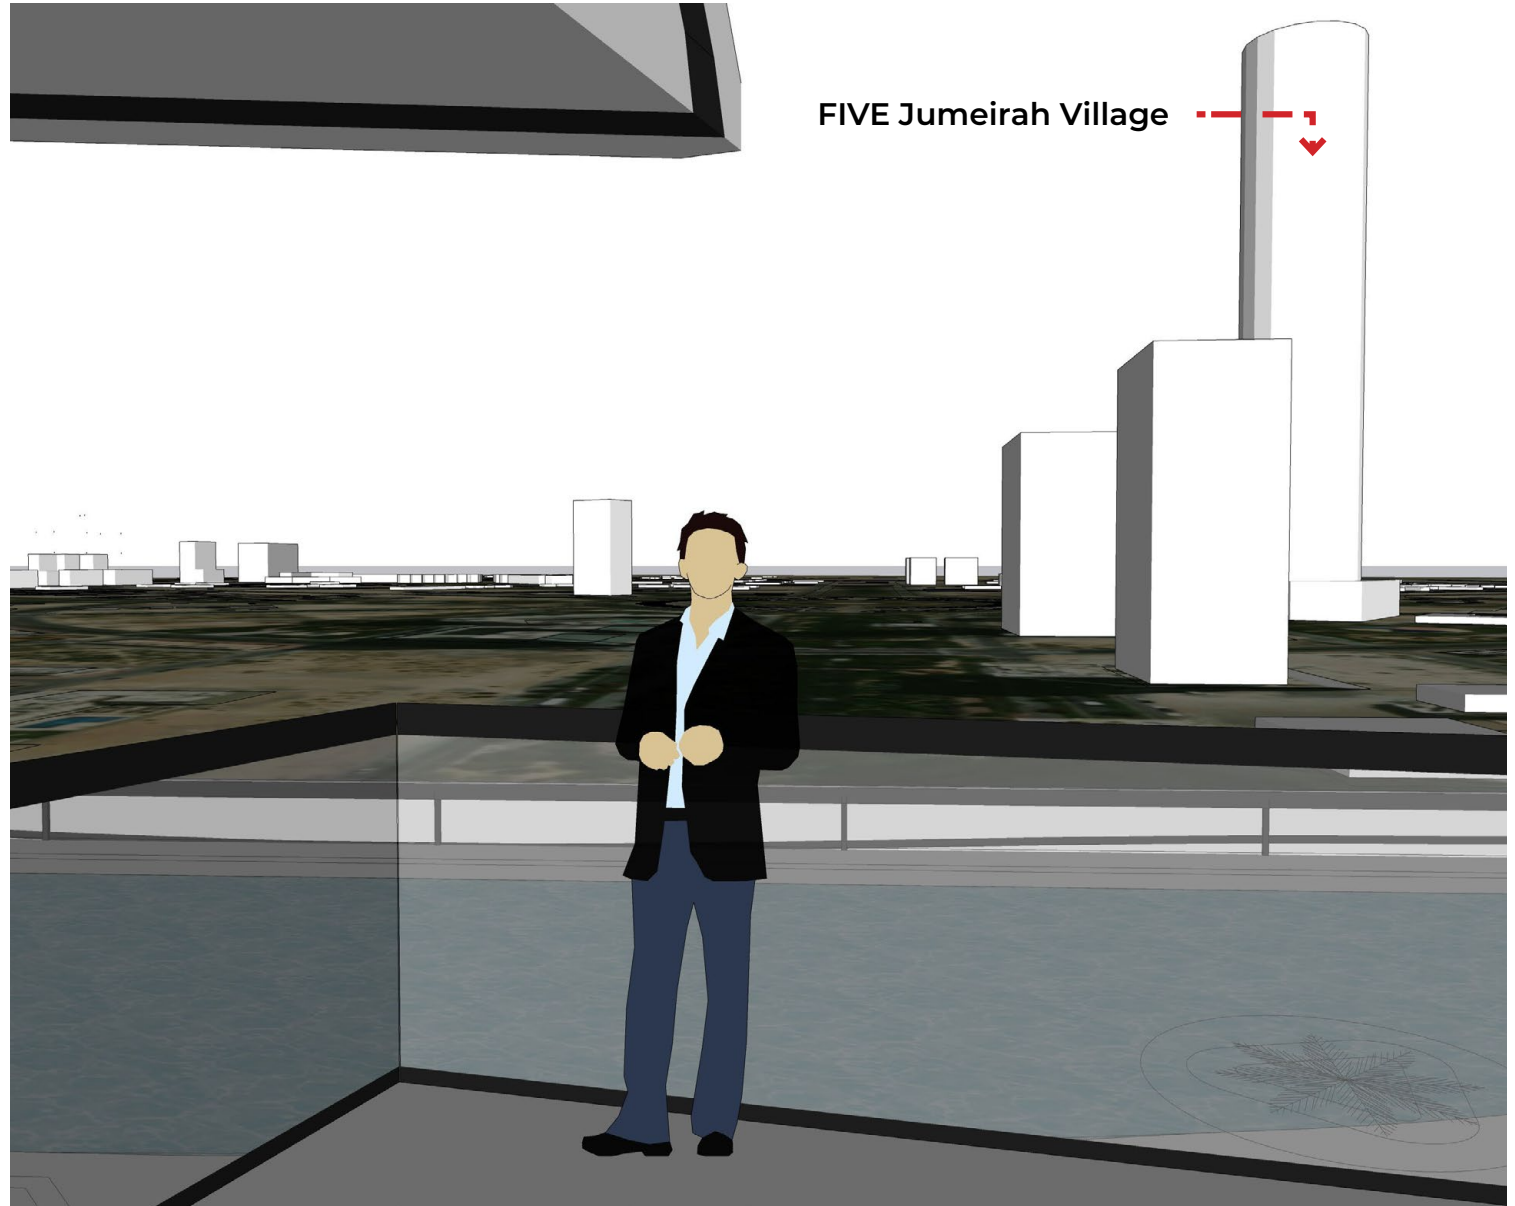

Internal Road

MAIN ROAD

ELEVATION D

ELEVATION A

An aerial photograph of a city, likely Dubai, showing a grid of roads, buildings, and green spaces. A white callout box with a black border is positioned in the upper right quadrant, containing the text 'BINGHATTI ROYALE'. A dashed black line with a white center extends from the box to a specific building. A solid black arrow points from this building to a smaller, more detailed map inset located in the lower left quadrant of the callout area. The inset map shows a colorful site plan with various colored zones and building footprints.

BINGHATTI ROYALE

SITE LOCATION : <https://maps.app.goo.gl/pBSrvmcZdnaRCZDT9>

MAIN ROAD
ELEVATION C

**AMENITY TENNIS/PADEL
+ INTERNAL RD**
ELEVATION D

**AMENITY POOL +
INTERNAL RD**
ELEVATION B

MAIN ROAD
ELEVATION A

BALCONY VIEW ANALYSIS

ELEVATION B
2nd Floor Balcony:
Facing Amenity Pool + Internal Road

BALCONY VIEW ANALYSIS

FIVE Jumeirah Village 

ELEVATION B
19th Floor Balcony :
Facing Amenity Pool + Internal Road

BALCONY VIEW ANALYSIS