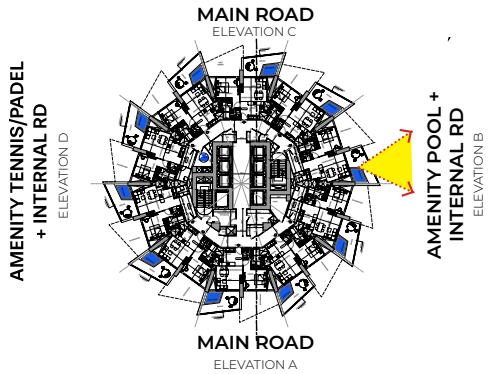

Internal Road

MAIN ROAD

ELEVATION D

ELEVATION A

An aerial photograph of a city, likely Dubai, showing a grid of roads, buildings, and green spaces. A white callout box with a black border is positioned in the upper right quadrant, containing the text 'BINGHATTI ROYALE'. A dashed black line with a white center extends from the box to a specific building. A solid black arrow points from this building to a smaller, more detailed map inset located in the lower left quadrant of the callout area. The inset map shows a colorful site plan with various colored zones and building footprints.

BINGHATTI ROYALE

SITE LOCATION : <https://maps.app.goo.gl/pBSrvmcZdnaRCZDT9>

MAIN ROAD
ELEVATION C

**AMENITY TENNIS/PADEL
+ INTERNAL RD**
ELEVATION D

**AMENITY POOL +
INTERNAL RD**
ELEVATION B

MAIN ROAD
ELEVATION A

BALCONY VIEW ANALYSIS

ELEVATION B
2nd Floor Balcony:
Facing Amenity Pool + Internal Road

BALCONY VIEW ANALYSIS

FIVE Jumeirah Village 

ELEVATION B
19th Floor Balcony :
Facing Amenity Pool + Internal Road

BALCONY VIEW ANALYSIS

ELEVATION B
39th Floor Balcony :
Facing Amenity Pool + Internal Road

FIVE Jumeirah Village

BALCONY VIEW ANALYSIS

ELEVATION D
2nd Floor Balcony:
Facing Amenity Tennis/Padel Court +
Internal Road

BALCONY VIEW ANALYSIS