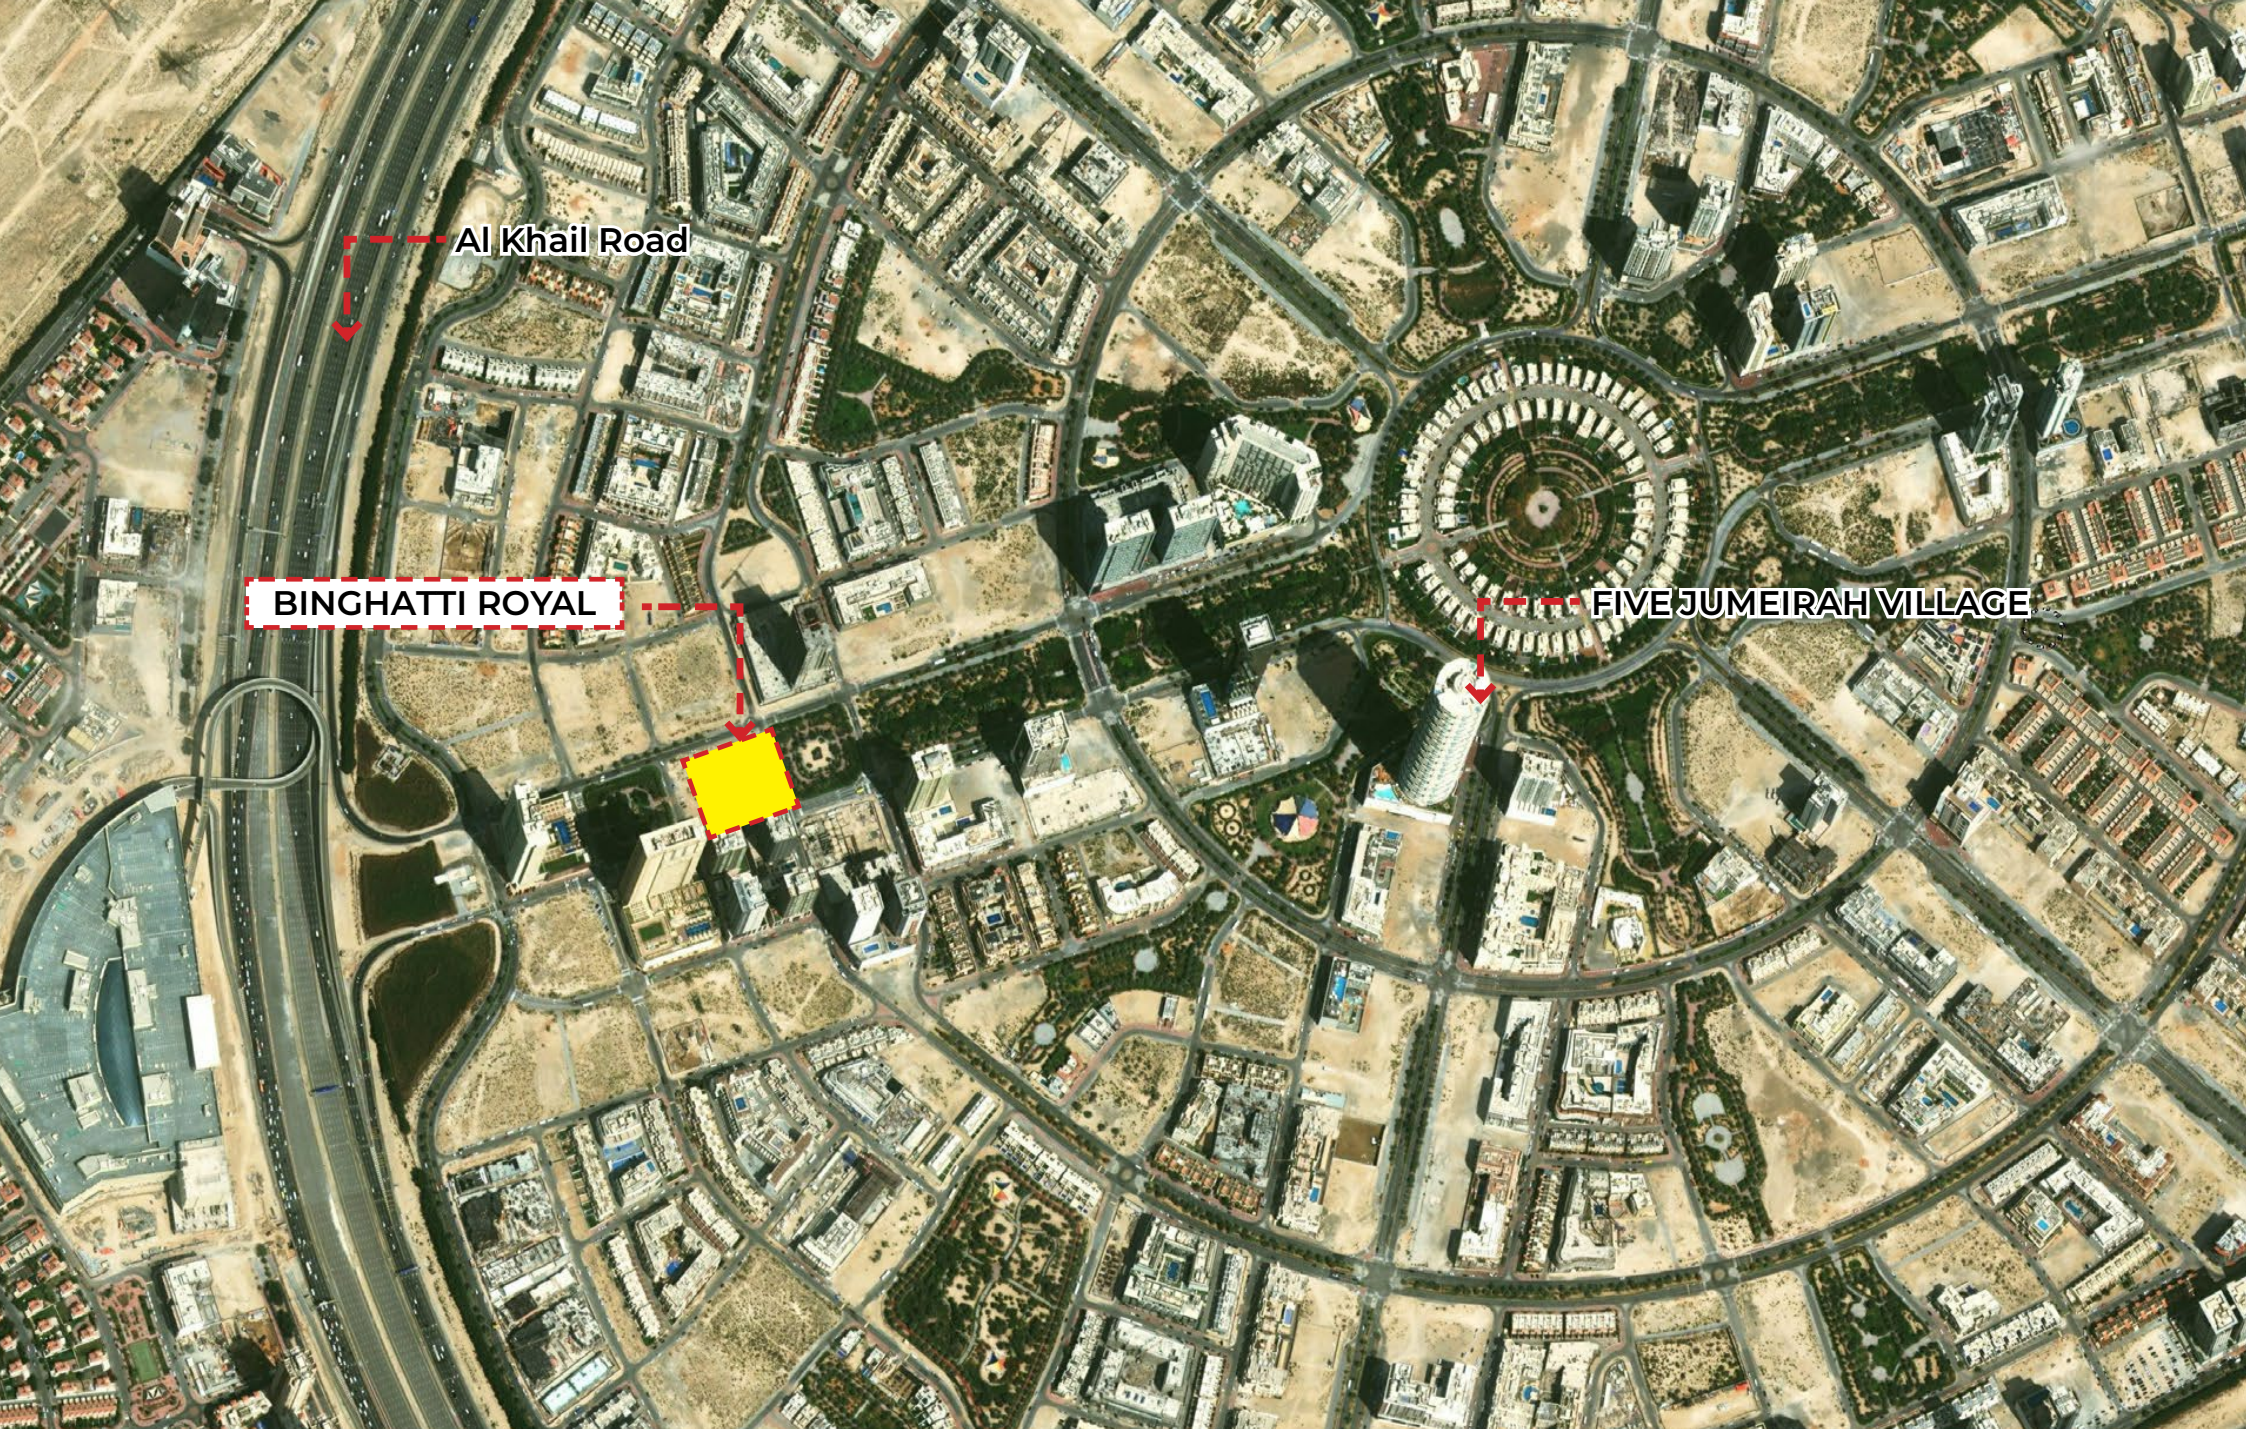

بن غاطي رويال
BINGHATTI ROYALE

VIEW ANALYSIS

Al Khail Road

BINGHATTI ROYAL

FIVE JUMEIRAH VILLAGE

Al Khail Road

Community Park

Community Park

Internal Road

MAIN ROAD

ELEVATION D

ELEVATION A

An aerial photograph of a city, likely Dubai, showing a grid of roads, buildings, and green spaces. A white callout box with a black border is positioned in the upper right quadrant, containing the text 'BINGHATTI ROYALE'. A dashed black line with a white center extends from the box to a specific building. A solid black arrow points from this building to a smaller, more detailed map inset located in the lower left quadrant of the callout area. The inset map shows a colorful site plan with various colored zones and building footprints.

BINGHATTI ROYALE

SITE LOCATION : <https://maps.app.goo.gl/pBSrvmcZdnaRCZDT9>

MAIN ROAD
ELEVATION C

**AMENITY TENNIS/PADEL
+ INTERNAL RD**
ELEVATION D

**AMENITY POOL +
INTERNAL RD**
ELEVATION B

MAIN ROAD
ELEVATION A