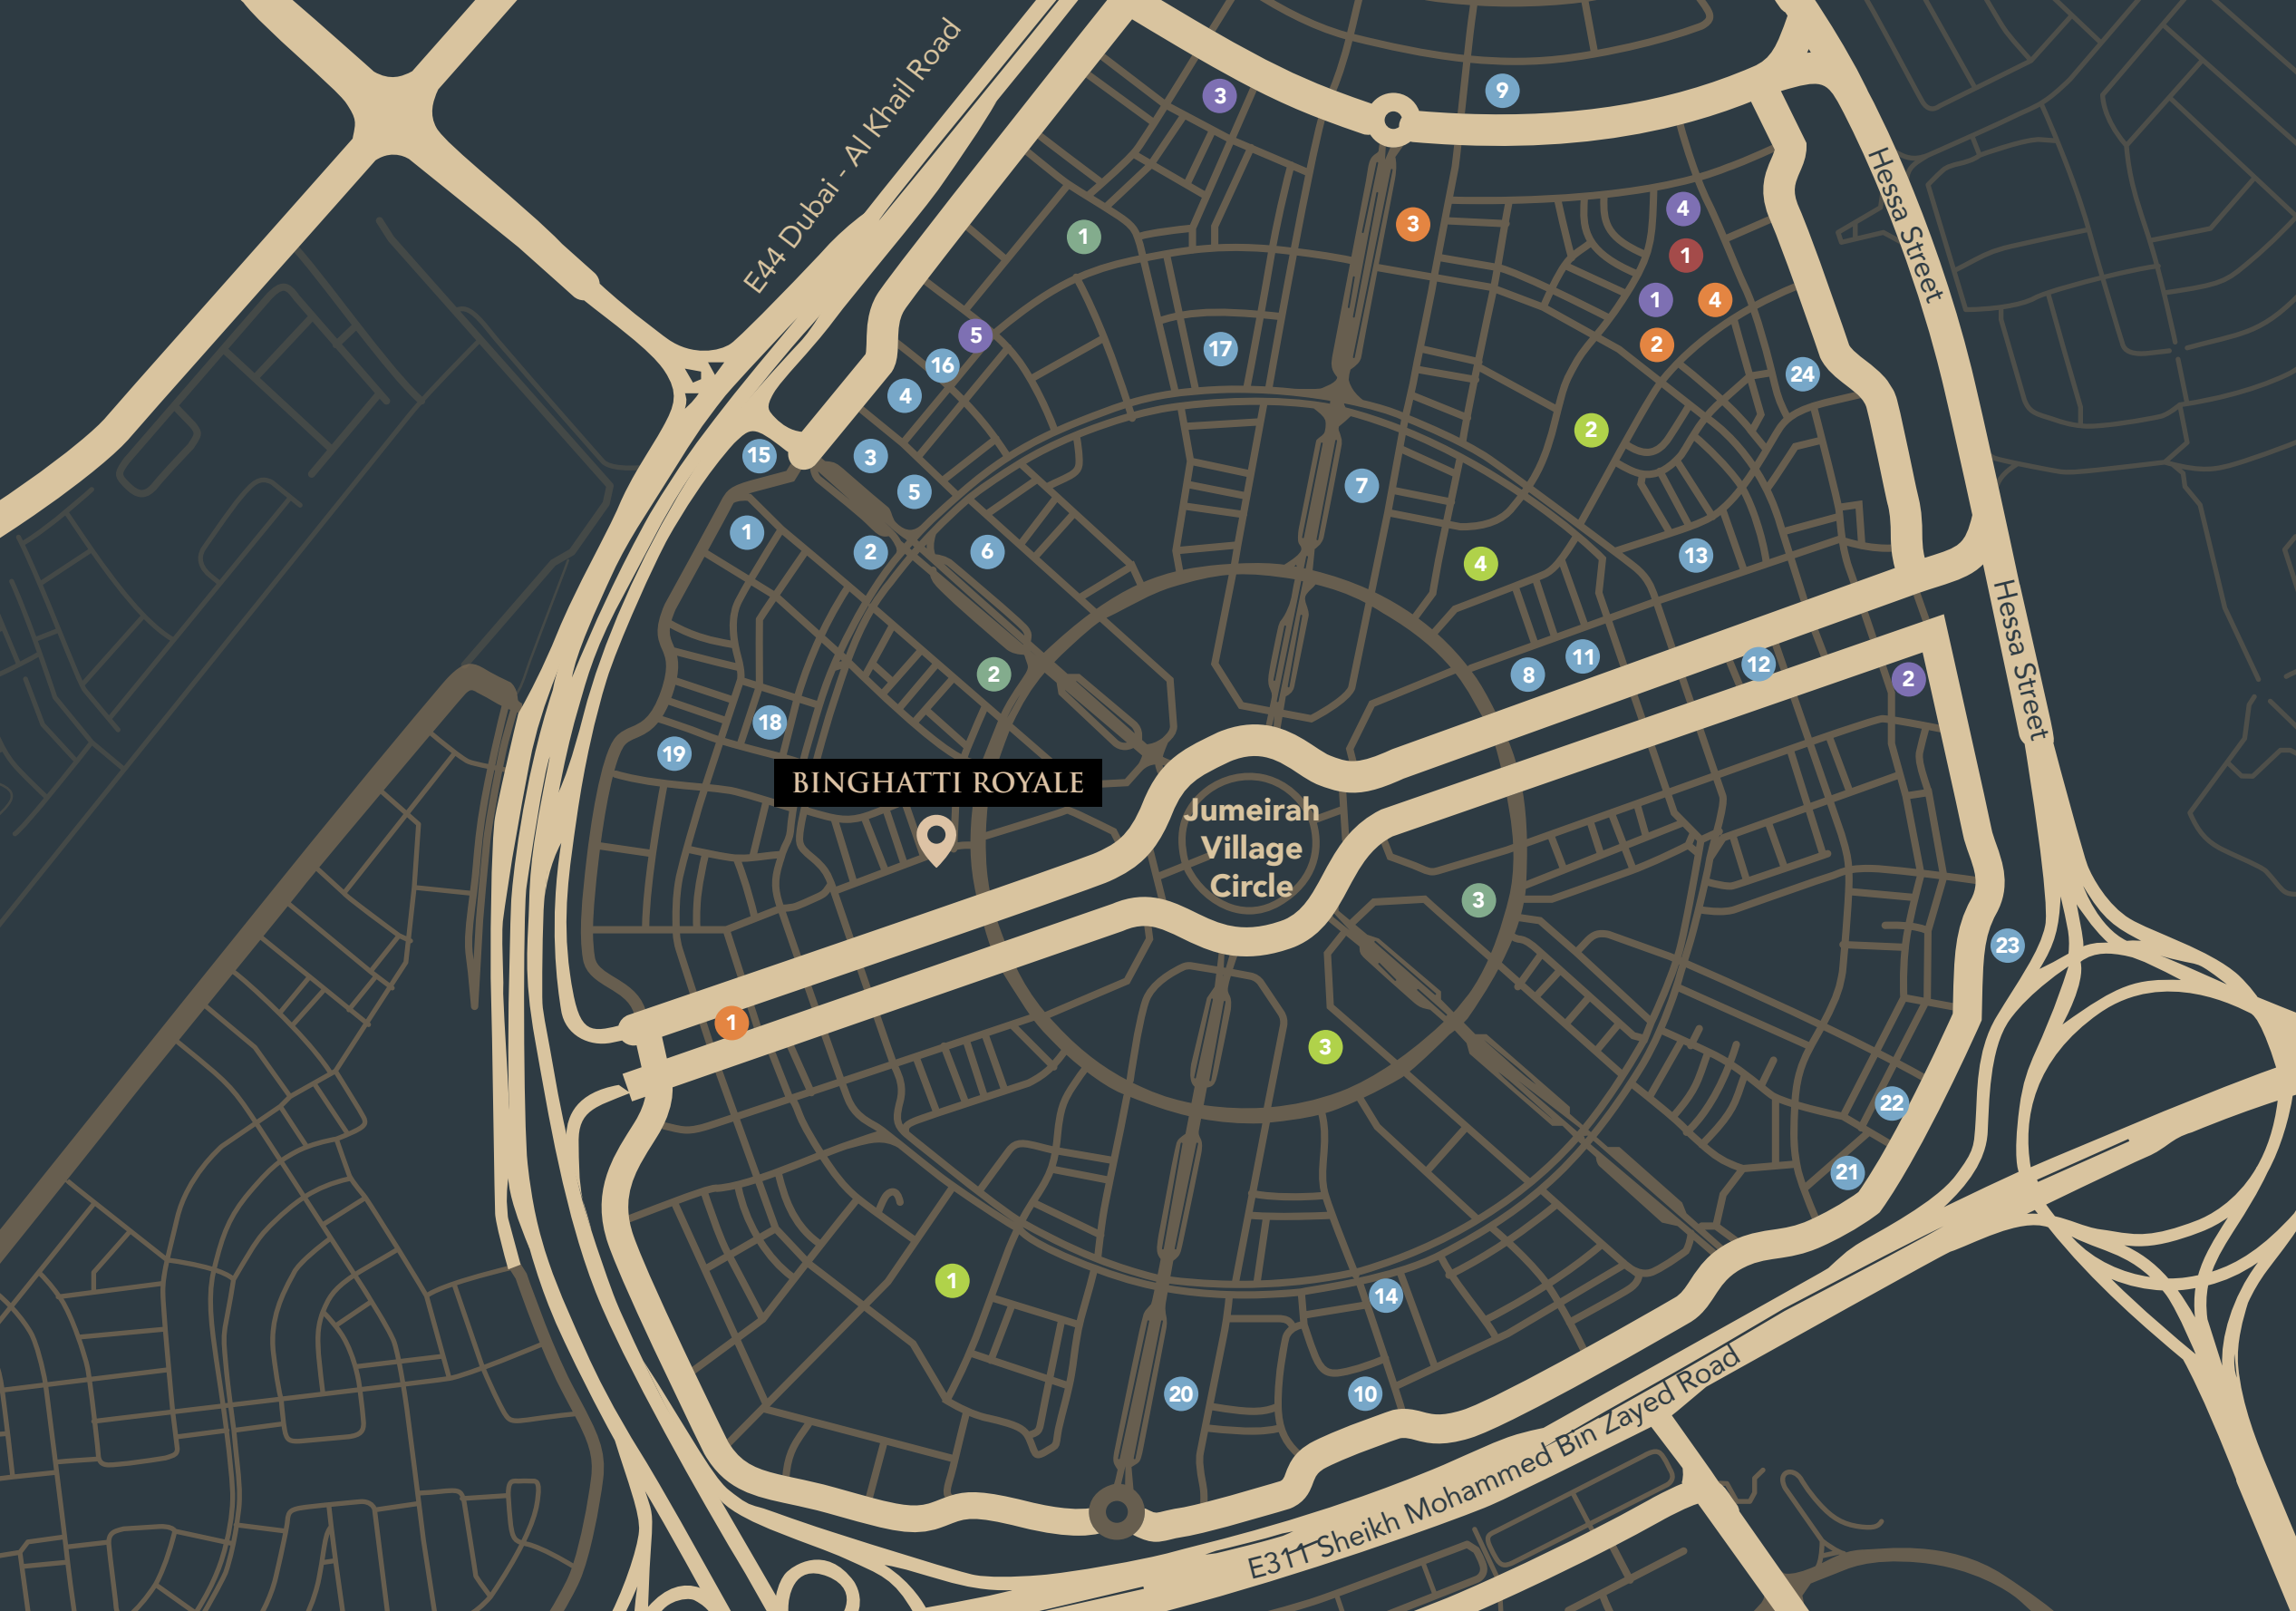

بن غاطي رويال
BINGHATTI ROYALE

LOCATION MAP

BINGHATTI ROYALE

E44 AL KHAIL ROAD

BURJ
AL ARAB

E311 SHEIKH
MOHAMMAD BIN
ZAYED ROAD

DOWNTOWN
DUBAI

Jumeirah Village Circle

MALL

1. Circle Mall

SUPERMARKET

1. Spinneys
2. Grandiose
3. Choithrams
4. Nesto Hypermarket
5. Viva Supermarket

SCHOOL

1. JSS International School
2. Kids World Nursery
3. Ladybird Nursery

HOSPITAL/CLINIC

1. Aster Medical Clinic
2. Life Medical Center
3. Magnum Family Medical Center
4. Dr. Joy Dental Clinic

PARK

1. Halfa Park
2. RootsCamp
3. Community Park South
4. Community Park North

BINGHATTI PROJECTS

1. Binghatti Onyx
2. Binghatti Emerald
3. Binghatti House
4. Binghatti Corner
5. Binghatti Lavender
6. Binghatti Orchid
7. Binghatti Amber
8. Binghatti Gardenia
9. Binghatti Azure
10. Binghatti Venus
11. Binghatti Tulip
12. Binghatti Phantom
13. Binghatti Galaxy
14. Binghatti Phoenix
15. Binghatti Gate
16. Binghatti Heights
17. Binghatti Mirage
18. Binghatti Rose
19. Binghatti Jasmine
20. Binghatti Crest
21. Binghatti Luna
22. Binghatti Nova
23. Binghatti Gems
24. Binghatti Crescent

 <https://maps.app.goo.gl/pBSrvmcZdnaRCZDT9>

E44 Dubai - Al Khail Road

Hessa Street

Hessa Street

E311 Sheikh Mohammed Bin Zayed Road

BINGHATTI ROYALE

Jumeirah Village Circle

- 1 (Green)
- 1 (Blue)
- 1 (Red)
- 1 (Orange)
- 1 (Purple)
- 1 (Blue)
- 2 (Blue)
- 2 (Orange)
- 2 (Green)
- 2 (Purple)
- 2 (Blue)
- 3 (Blue)
- 3 (Orange)
- 3 (Green)
- 3 (Purple)
- 4 (Blue)
- 4 (Orange)
- 4 (Green)
- 4 (Purple)
- 5 (Blue)
- 5 (Purple)
- 6 (Blue)
- 7 (Blue)
- 8 (Blue)
- 9 (Blue)
- 10 (Blue)
- 11 (Blue)
- 12 (Blue)
- 13 (Blue)
- 14 (Blue)
- 15 (Blue)
- 16 (Blue)
- 17 (Blue)
- 18 (Blue)
- 19 (Blue)
- 20 (Blue)
- 21 (Blue)
- 22 (Blue)
- 23 (Blue)
- 24 (Blue)