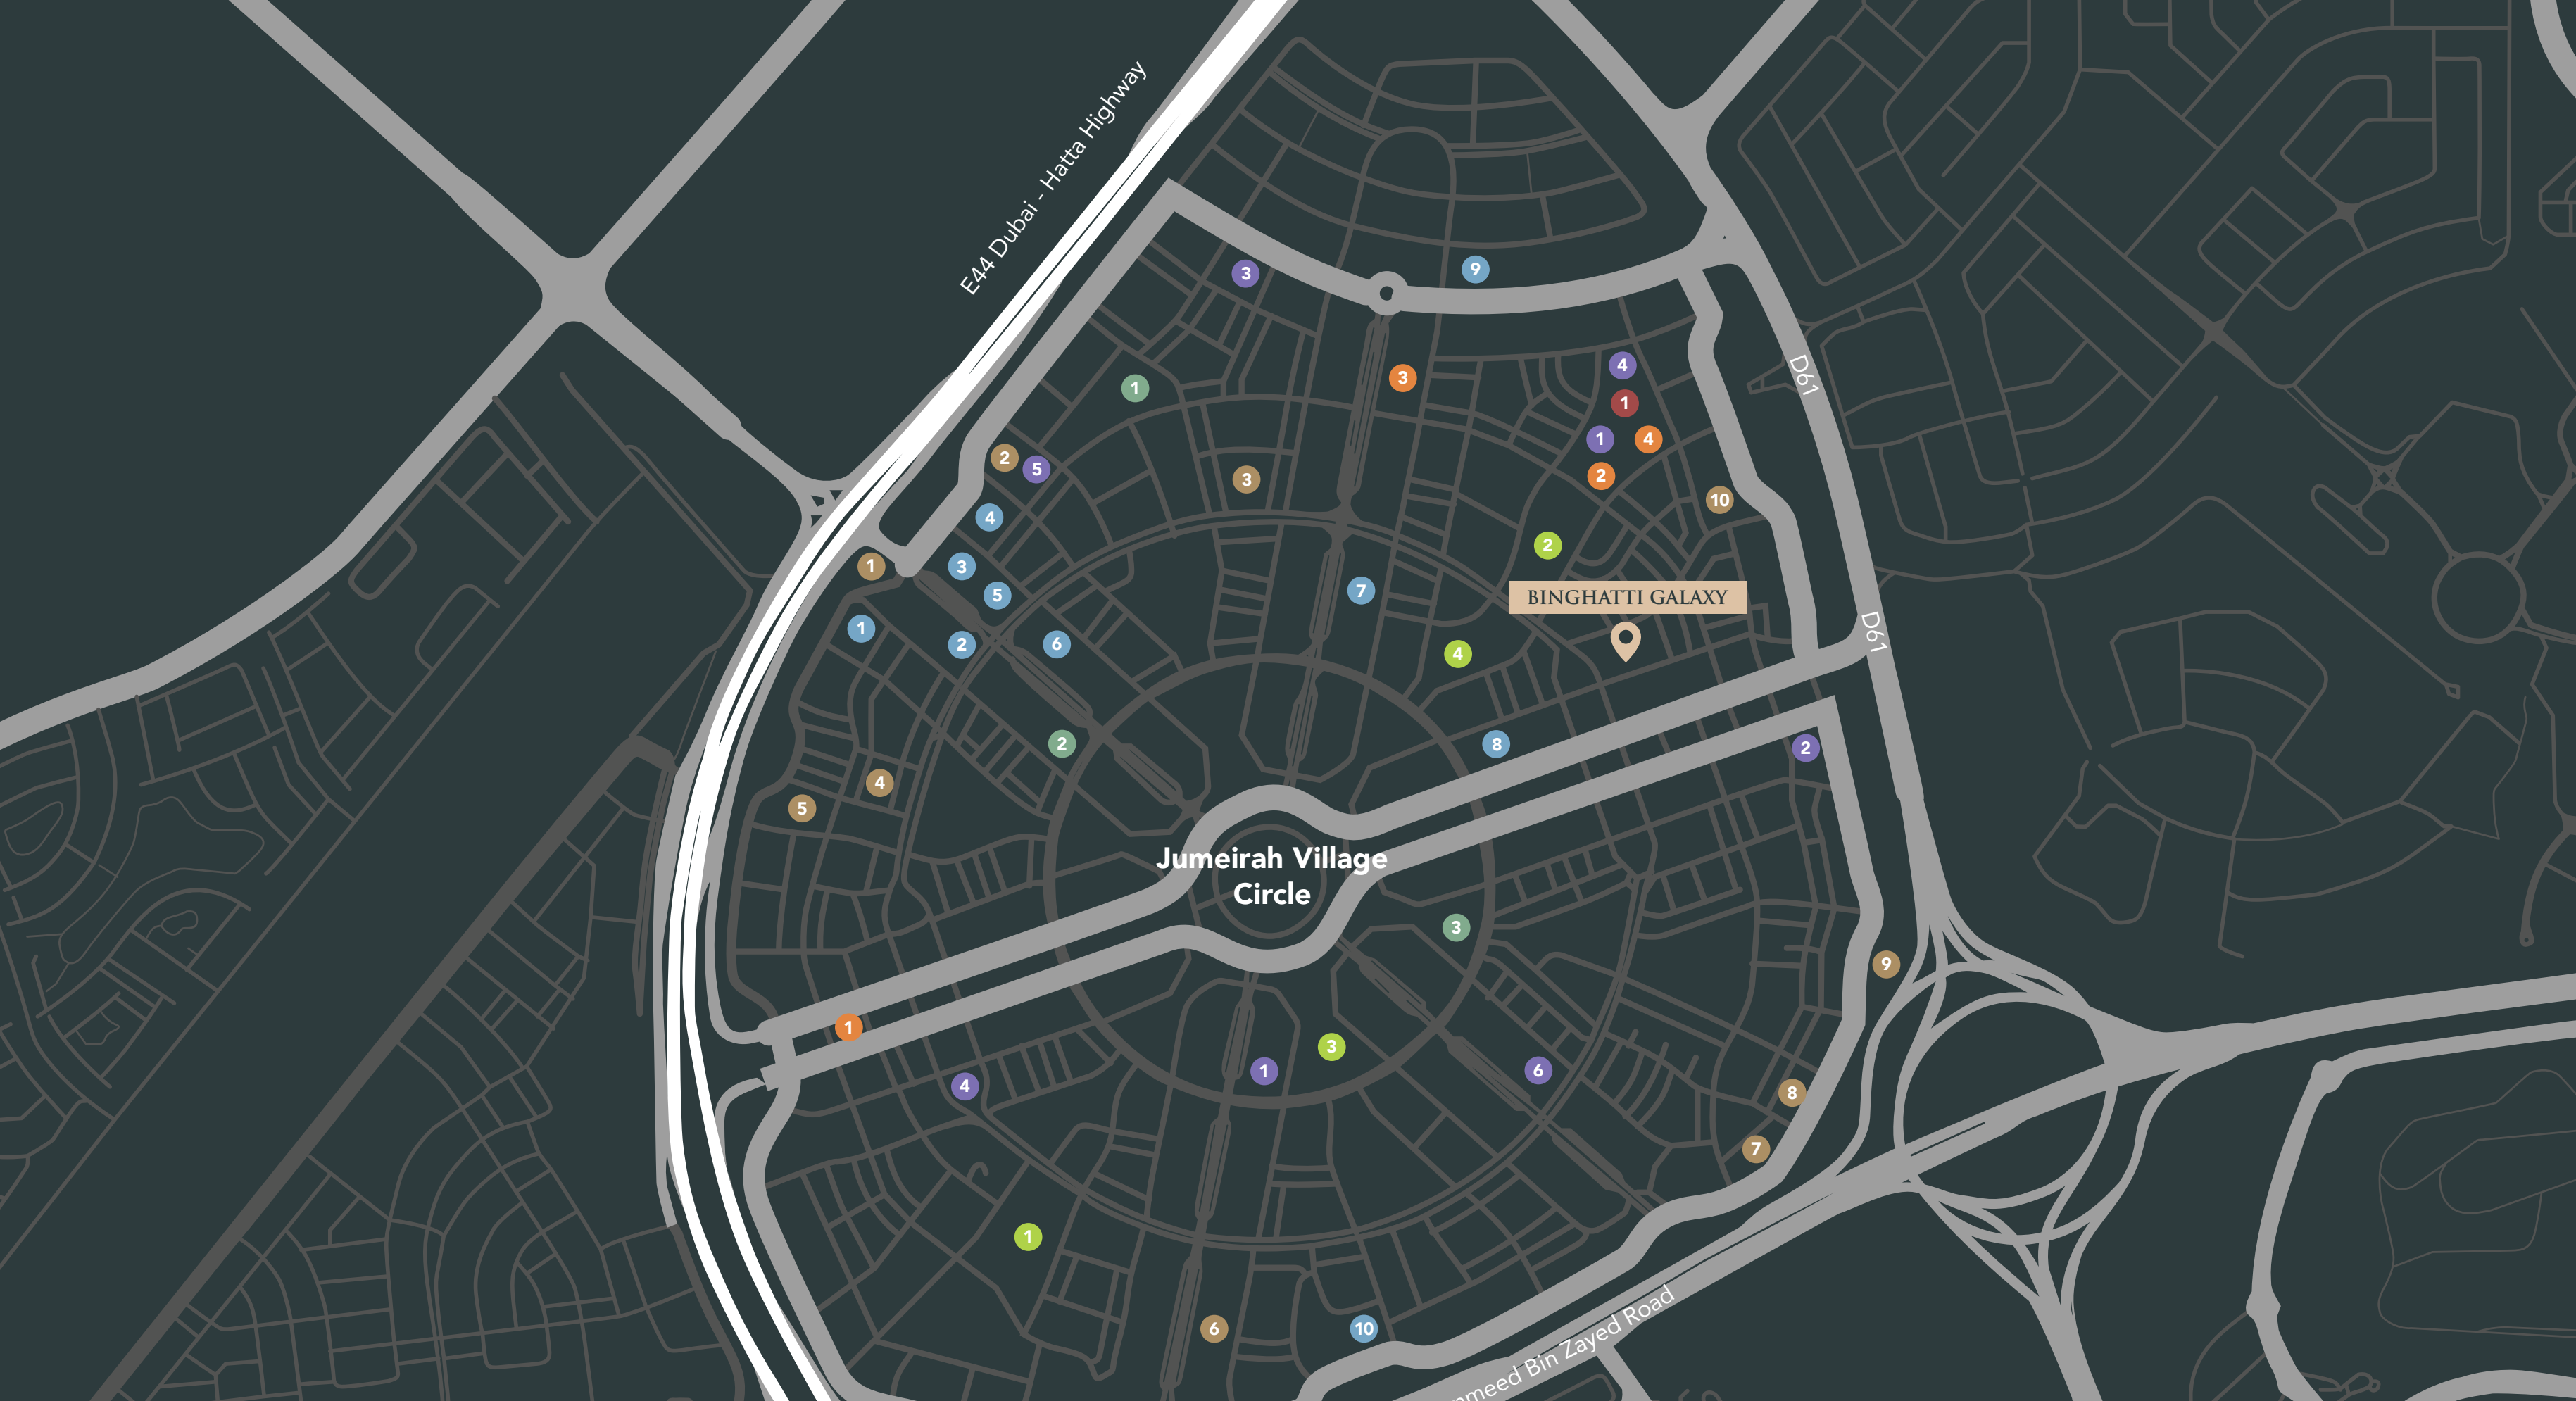

# The Path Towards Excellence

BINGHATTI GALAXY

BURJ  
AL ARAB

E44  
DUBAI AL KHAIL  
ROAD

HESSA  
STREET

E311 SHEIKH  
MOHAMMAD BIN  
ZAYED ROAD

DOWNTOWN  
DUBAI

<https://maps.app.goo.gl/YavGN376fpMZKVRf9>