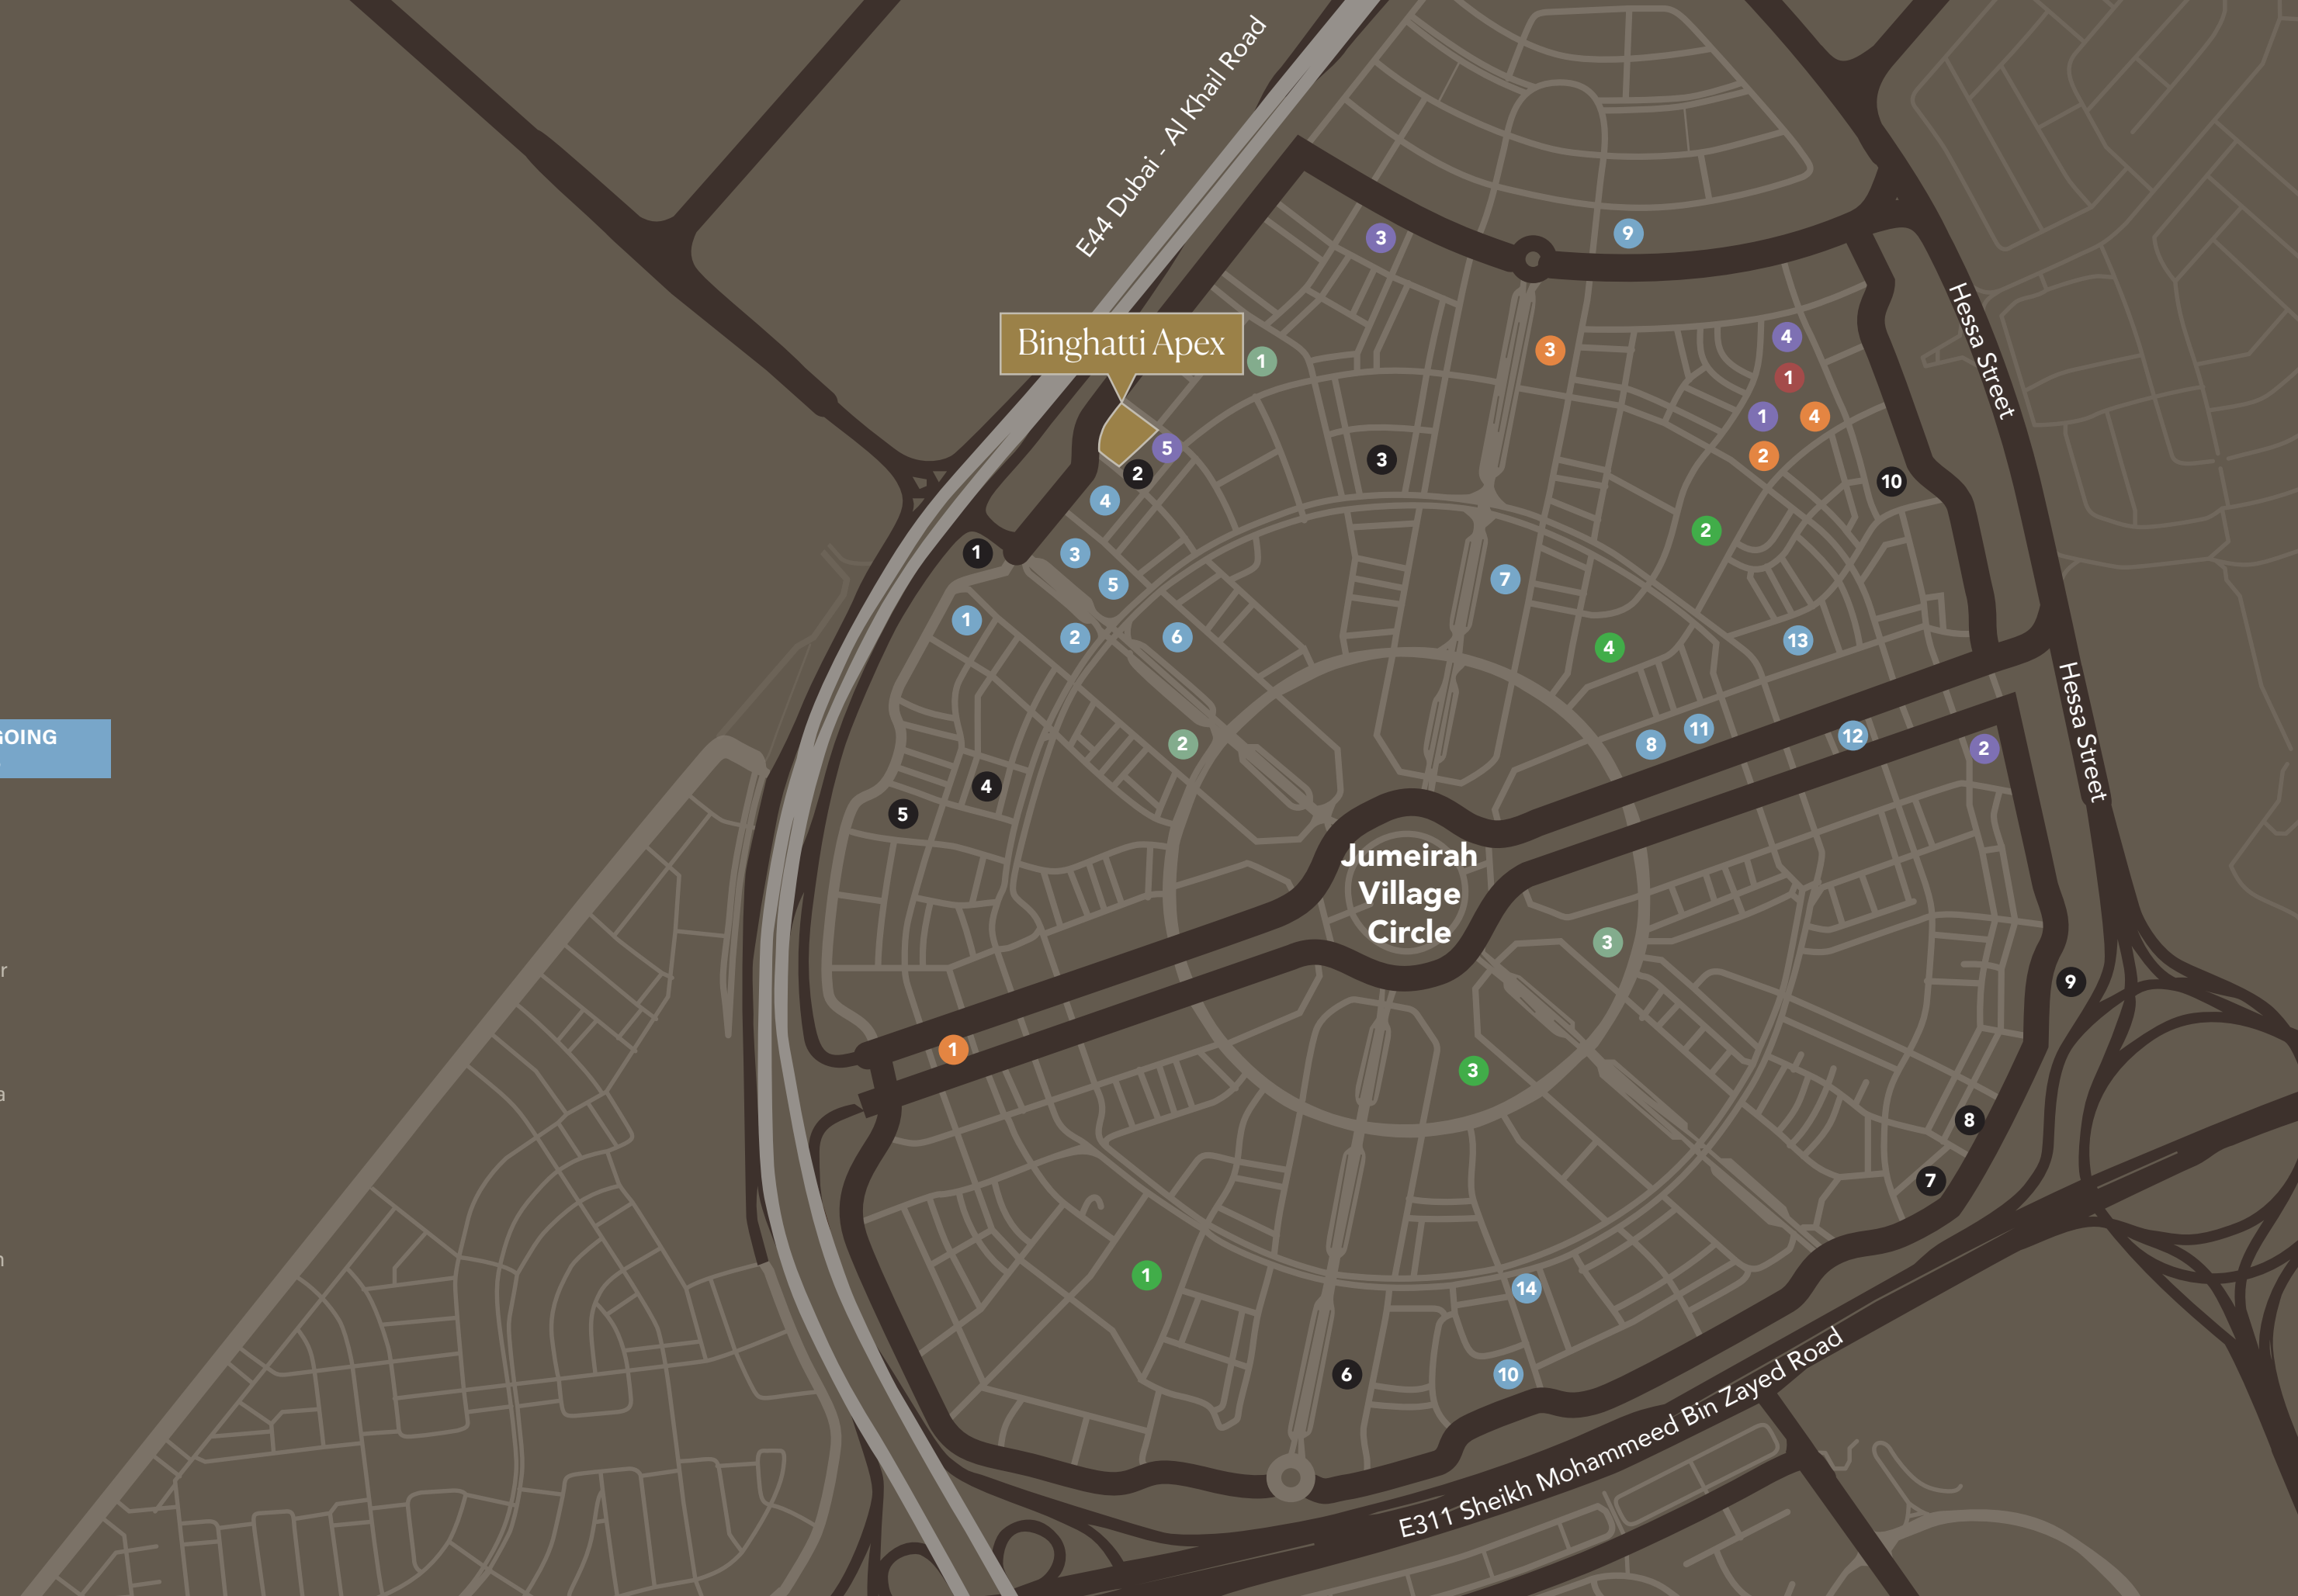

Jumeirah Village Circle

Beyond its strategic location, JVC boasts a cornucopia of amenities meticulously crafted to enrich the lives of its residents. From sprawling green spaces and recreational facilities to boutique retail outlets and gourmet dining options, every facet of JVC is designed to cater to the discerning tastes of its cosmopolitan community.

NEARBY AMENITIES

MALL

1. Circle Mall

SUPERMARKET

1. Spinneys
2. Grandiose
3. Choithrams
4. Nesto Hypermarket
5. Viva Supermarket

SCHOOL

1. JSS International School
2. Kids World Nursery
3. Ladybird Nursery

HOSPITAL/CLINIC

1. Aster Medical Clinic
2. Life Medical Center
3. Magnum Family Medical Center
4. Dr. Joy Dental Clinic

PARK

1. Halfa Park
2. RootsCamp
3. Community Park South
4. Community Park North

BINGHATTI COMPLETED PROJECTS

1. Binghatti Gate
2. Binghatti Heights
3. Binghatti Mirage
4. Binghatti Rose
5. Binghatti Jasmine
6. Binghatti Crest
7. Binghatti Luna
8. Binghatti Nova
9. Binghatti Gems
10. Binghatti Crescent

BINGHATTI ONGOING PROJECTS

1. Binghatti Onyx
2. Binghatti Emerald
3. Binghatti House
4. Binghatti Corner
5. Binghatti Lavender
6. Binghatti Orchid
7. Binghatti Amber
8. Binghatti Gardenia
9. Binghatti Azure
10. Binghatti Venus
11. Binghatti Tulip
12. Binghatti Phantom
13. Binghatti Galaxy
14. Binghatti Phoenix