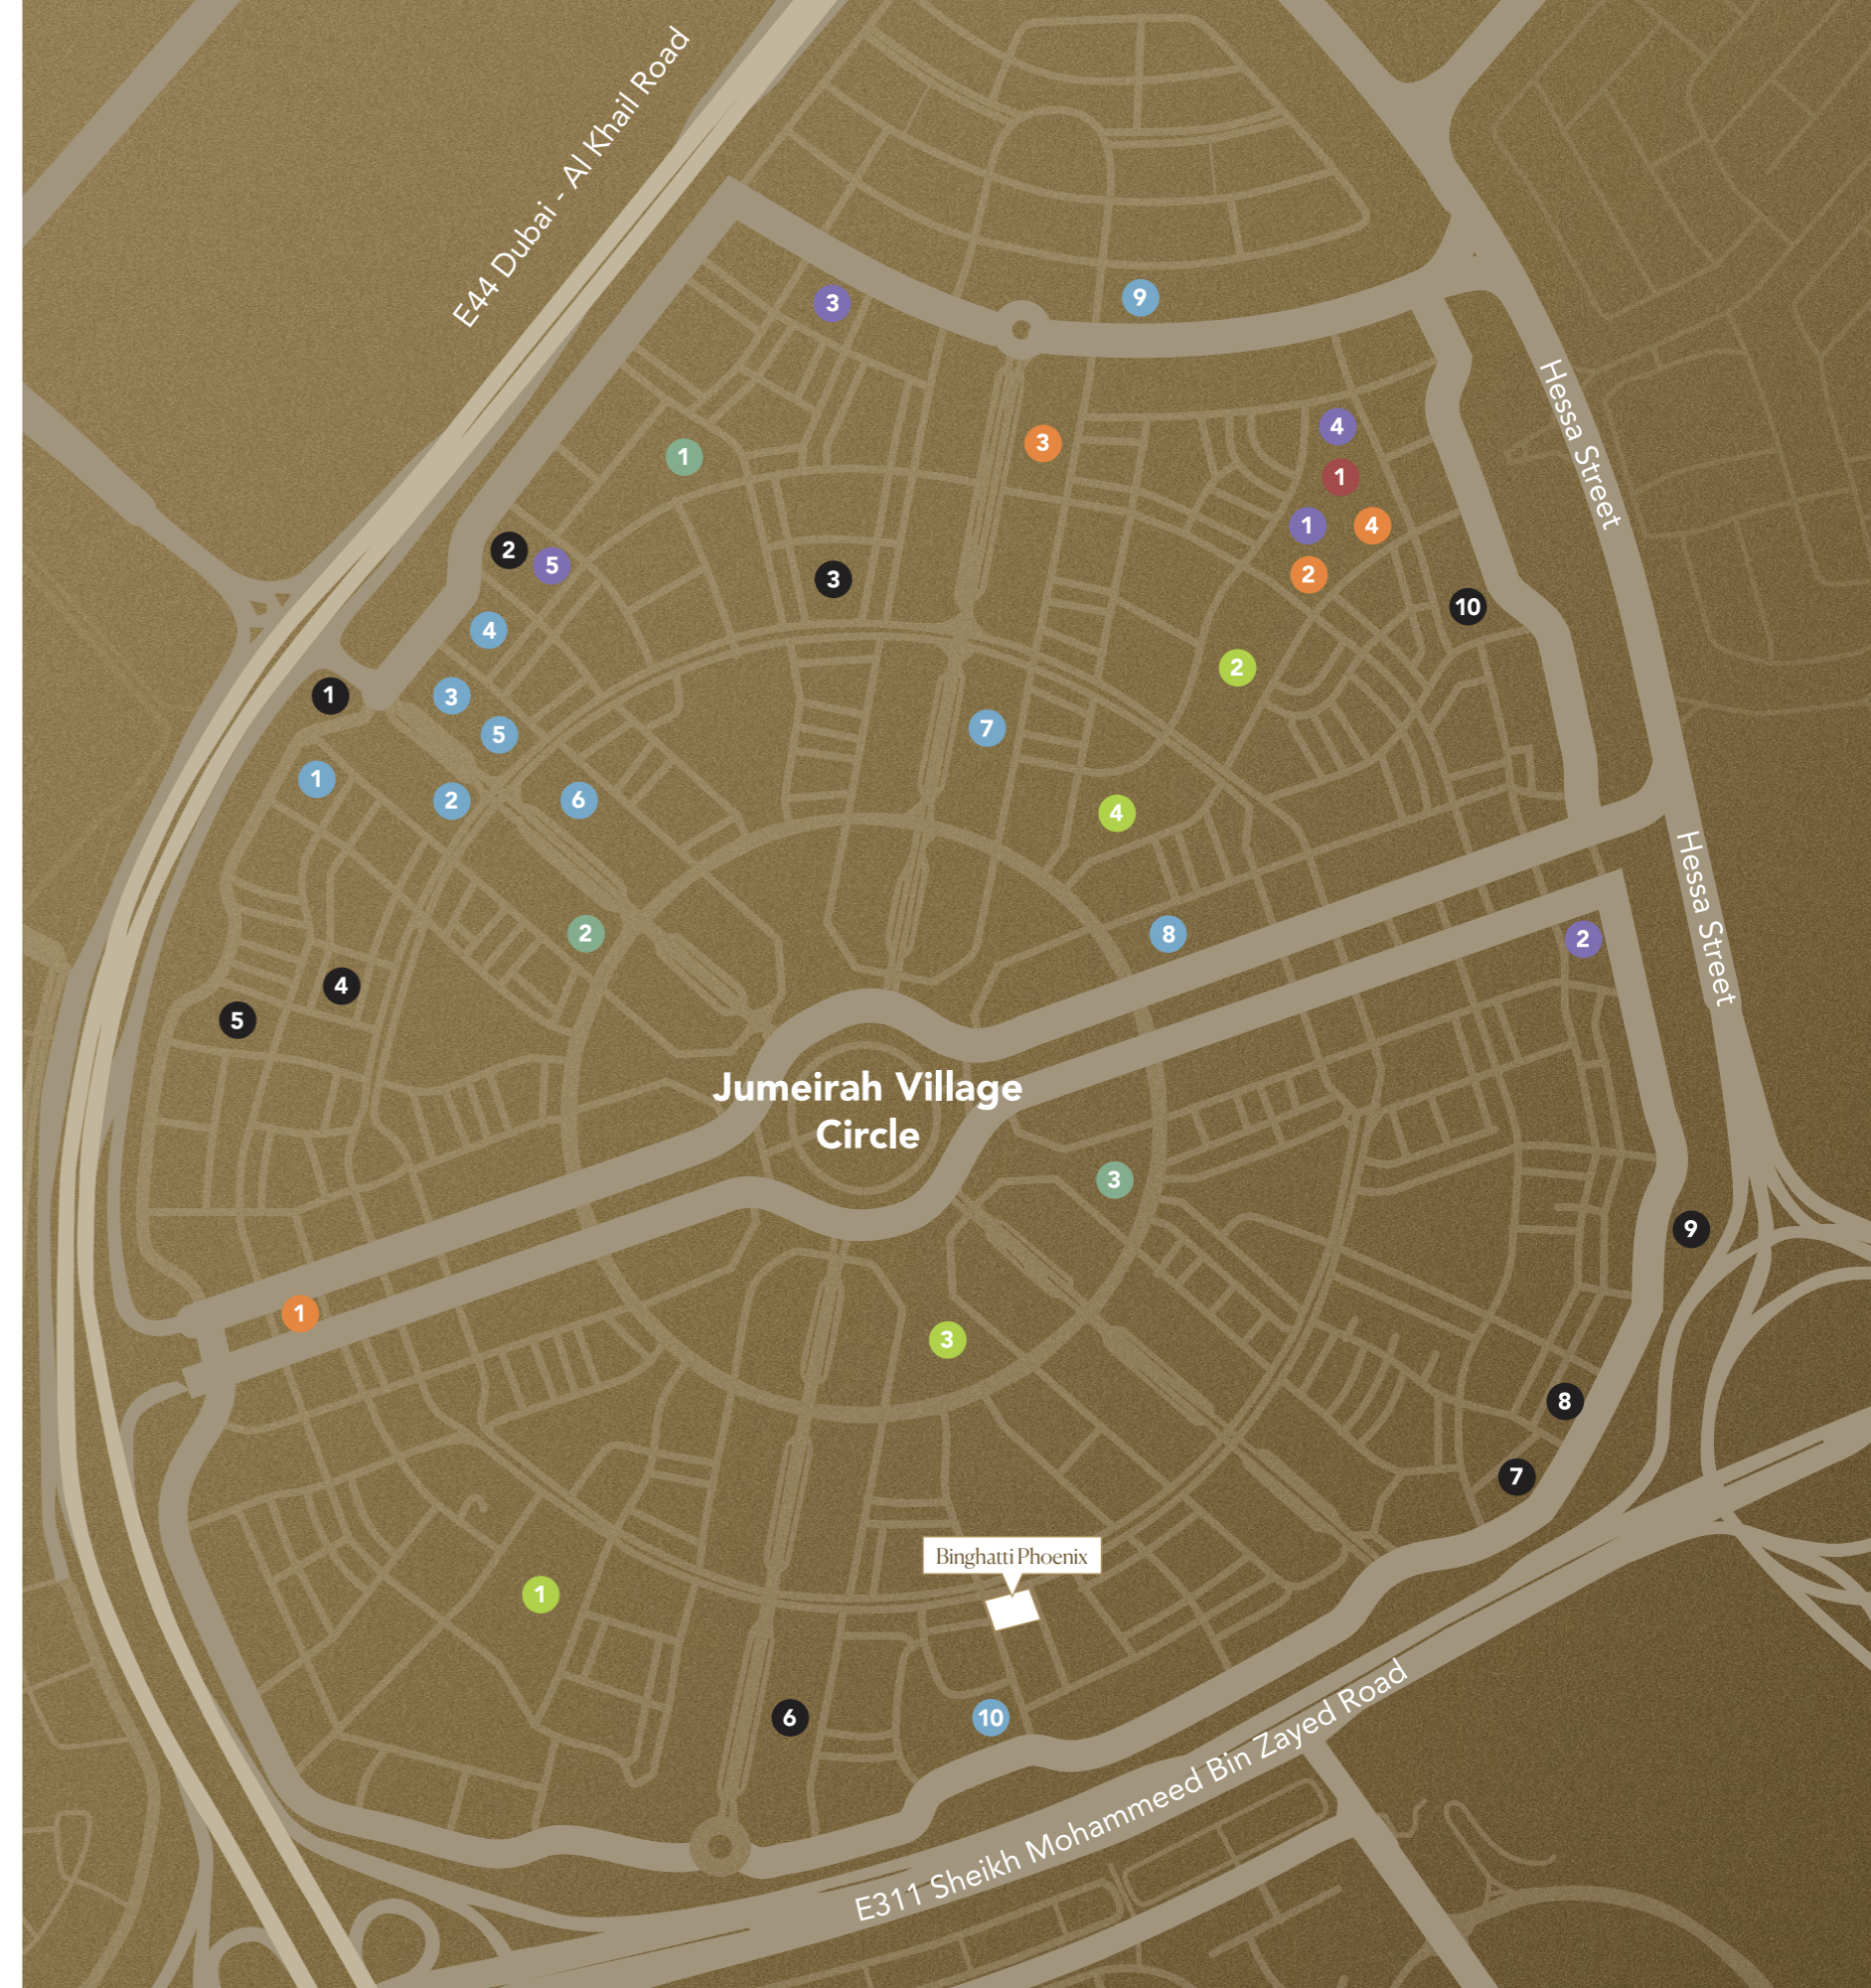

Jumeirah Village Circle

NEARBY AMENITIES

MALL

1. Circle Mall

SUPERMARKET

1. Spinneys
2. Grandiose
3. Choithrams
4. Nesto Hypermarket
5. Viva Supermarket

SCHOOL

1. JSS International School
2. Kids World Nursery
3. Ladybird Nursery

HOSPITAL/CLINIC

1. Aster Medical Clinic
2. Life Medical Center
3. Magnum Family Medical Center
4. Dr. Joy Dental Clinic

BINGHATTI PROJECTS

1. Binghatti Onyx
2. Binghatti Emerald
3. Binghatti House
4. Binghatti Corner
5. Binghatti Lavender
6. Binghatti Orchid
7. Binghatti Amber
8. Binghatti Gardenia
9. Binghatti Azure
10. Binghatti Venus
11. Binghatti Tulip
12. Binghatti Phantom
13. Binghatti Galaxy

PARK

1. Halfa Park
2. RootsCamp
3. Community Park South
4. Community Park North

BINGHATTI COMPLETED PROJECT

1. Binghatti Gate
2. Binghatti Heights
3. Binghatti Mirage
4. Binghatti Rose
5. Binghatti Jasmine
6. Binghatti Crest
7. Binghatti Luna
8. Binghatti Nova
9. Binghatti Gems
10. Binghatti Crescent

[MAPS.APP.GOO.GL/1D5BDKFJDKWVCSOM6](https://maps.app.goo.gl/1D5BDKFJDKWVCSOM6)