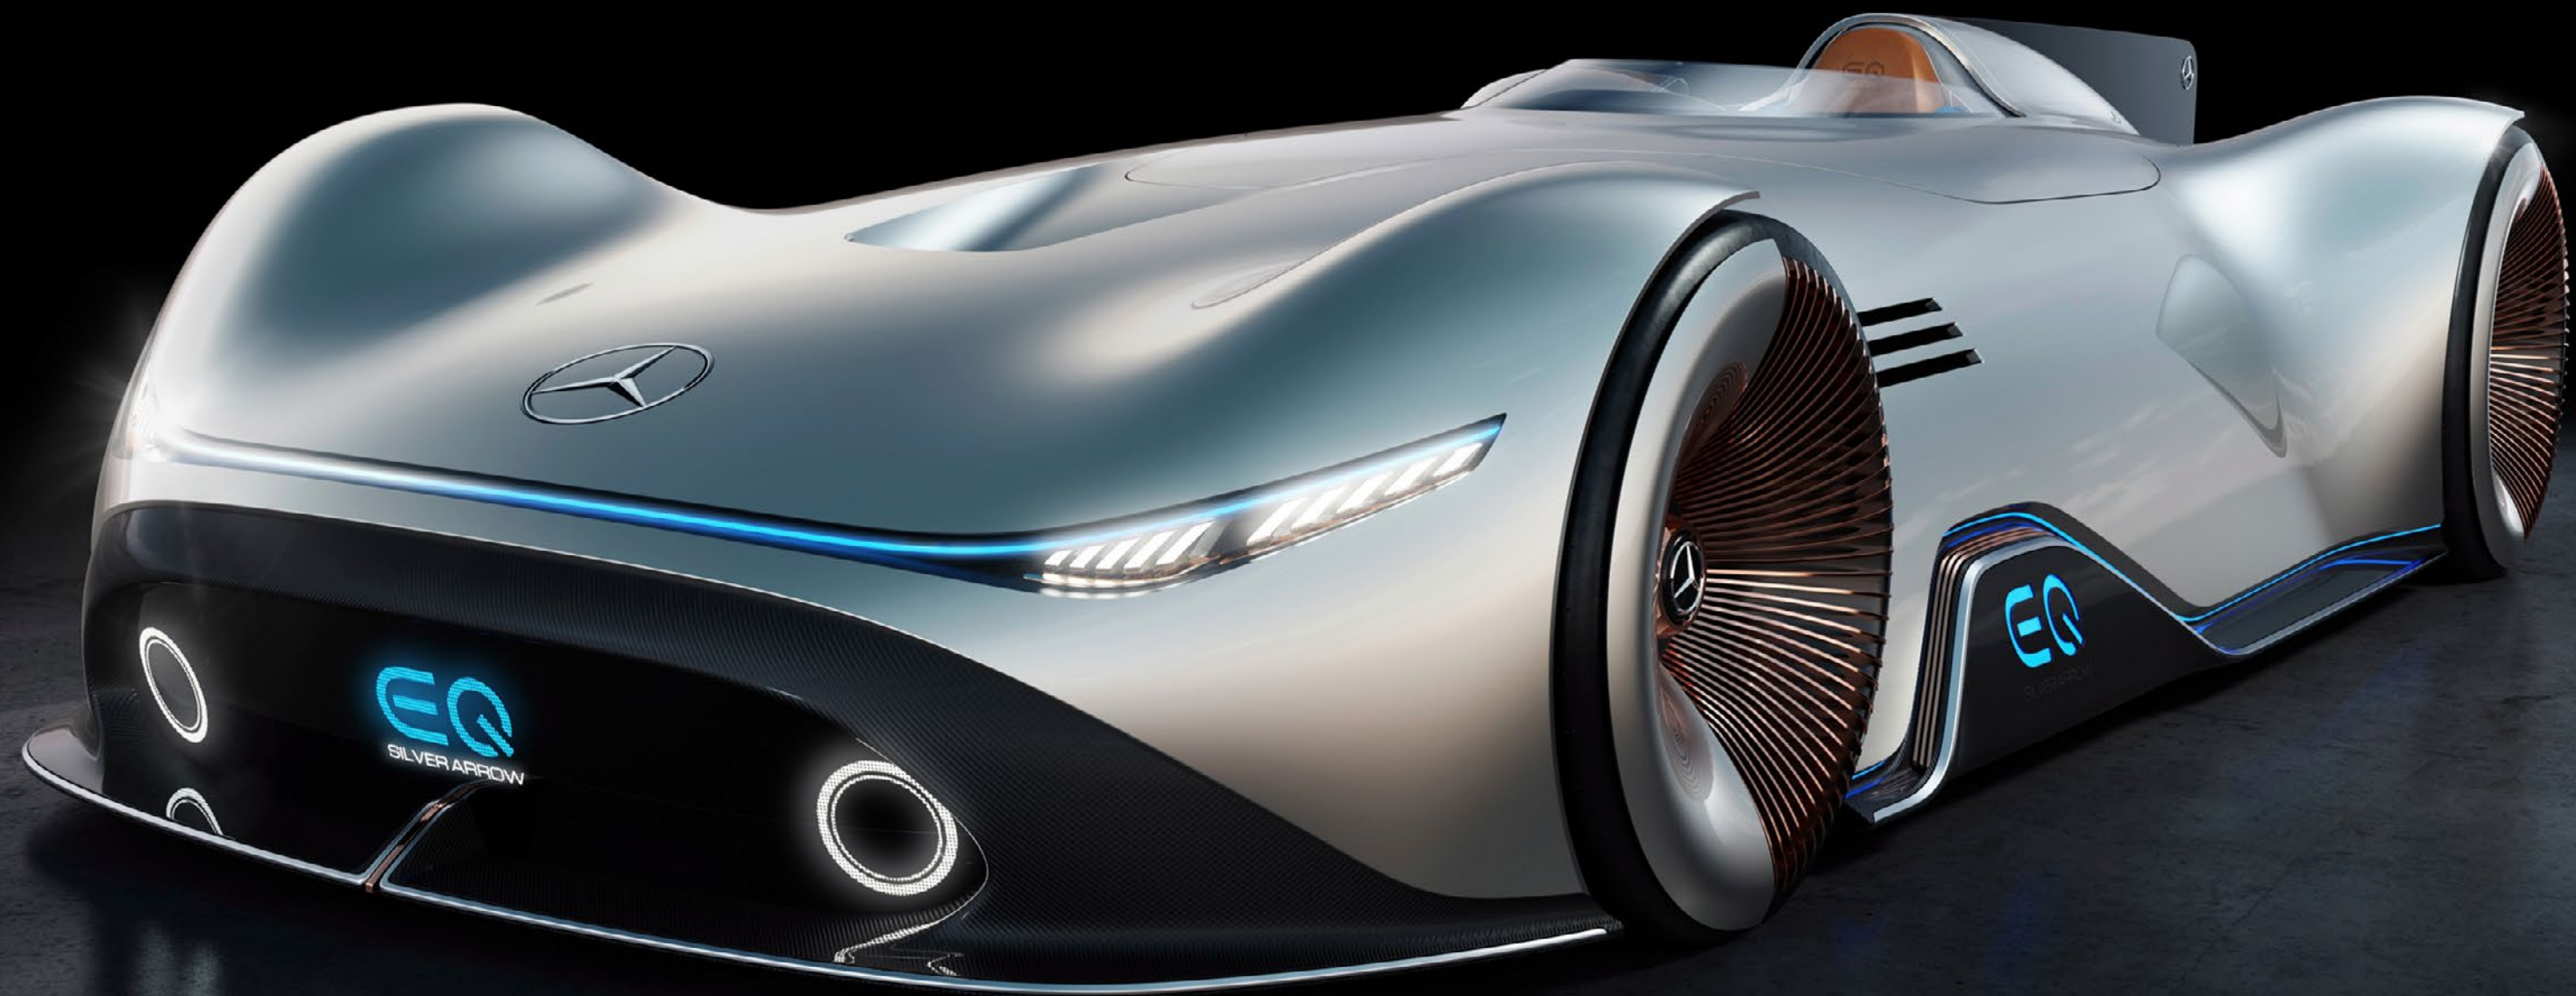

The Mercedes-Benz Vision EQ Silver Arrow Penthouse

The Duplex Penthouse

Named after the groundbreaking Mercedes-Benz Vision EQ Silver Arrow, the Duplex Penthouse echoes the same exalting moments of this legend.

NUMBER OF UNITS

1