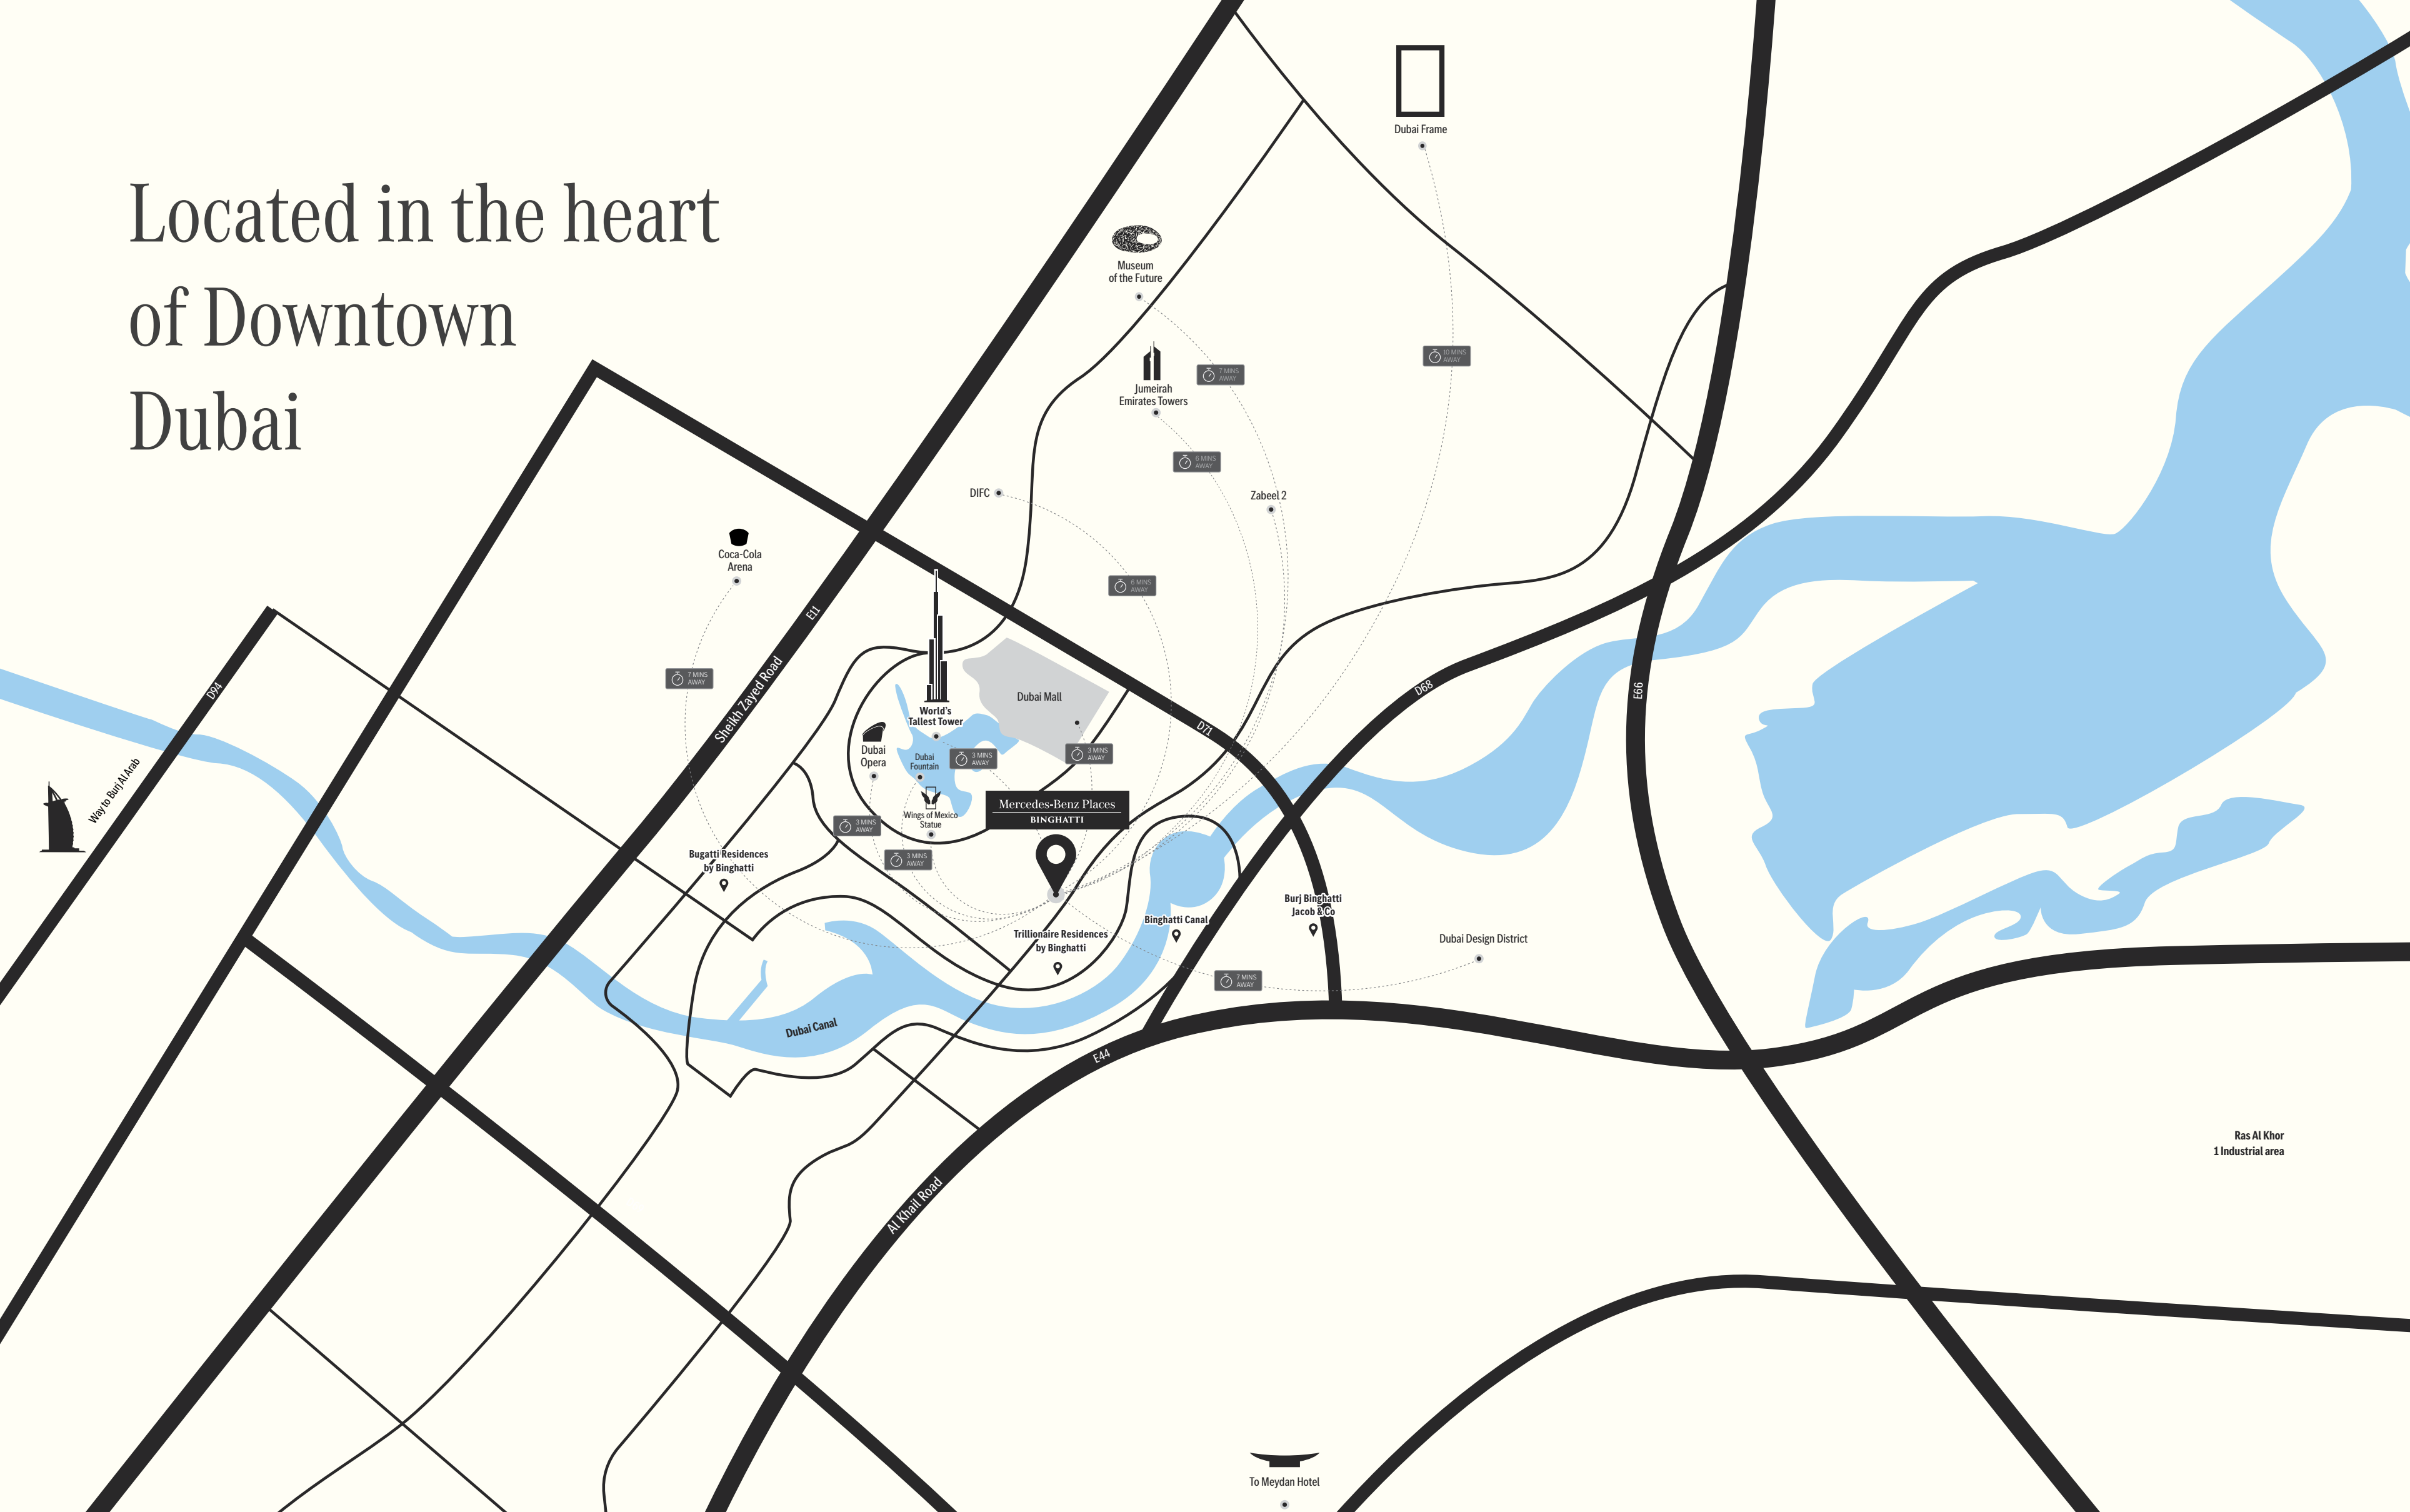

*The Mercedes-Benz Places | Binghatti is aiming to hold a LEED Qualification.

The Map

JUMEIRAH PUBLIC BEACH
7.7 KM | 15 MINUTES

BURJ KHALIFA
3 KM | 10 MINUTES

DOWNTOWN DUBAI
1.1 KM | 4 MINUTES

DUBAI MALL
3 KM | 7 MINUTES

DUBAI INTERNATIONAL FINANCIAL CENTRE
3 KM | 7 MINUTES

EMIRATES TOWERS
4.9 KM | 11 MINUTES

Located in the heart of Downtown Dubai

Way to Burj Al Arab

To Meydan Hotel

Ras Al Khor
1 Industrial area

The Mercedes-Benz Pagoda Suite